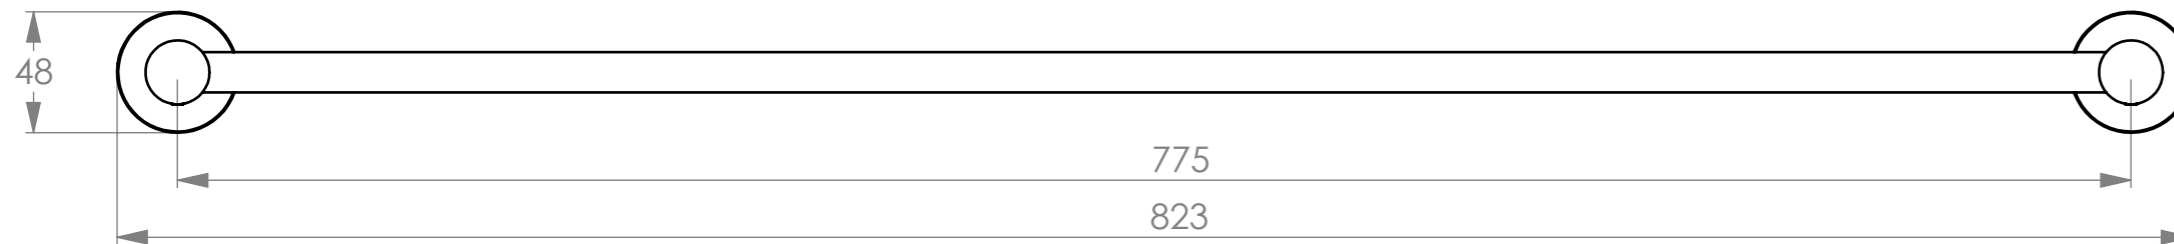

BATHROOM BUTLER® 4600 Series DOUBLE RAIL -800mm

Finish	Code:
POLISHED GRADE 304 Stainless Steel	4685POLS
BRUSHED GRADE 304 Stainless Steel	4685BRSH

*Dimensions given are in millimeters.
Bathroom Butler® reserves the right to alter and/or remove
designs from time to time without prior notice.
This drawing is to be used for reference purposes only. E &O.E.*