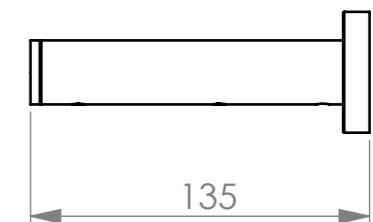

BATHROOM BUTLER® 4600 Series DOUBLE RAIL -800mm

Finish	Code:
POLISHED GRADE 304 Stainless Steel	4685POLS
BRUSHED GRADE 304 Stainless Steel	4685BRSH

*Dimensions given are in millimeters.
Bathroom Butler® reserves the right to alter and/or remove
designs from time to time without prior notice.
This drawing is to be used for reference purposes only. E &O.E.*