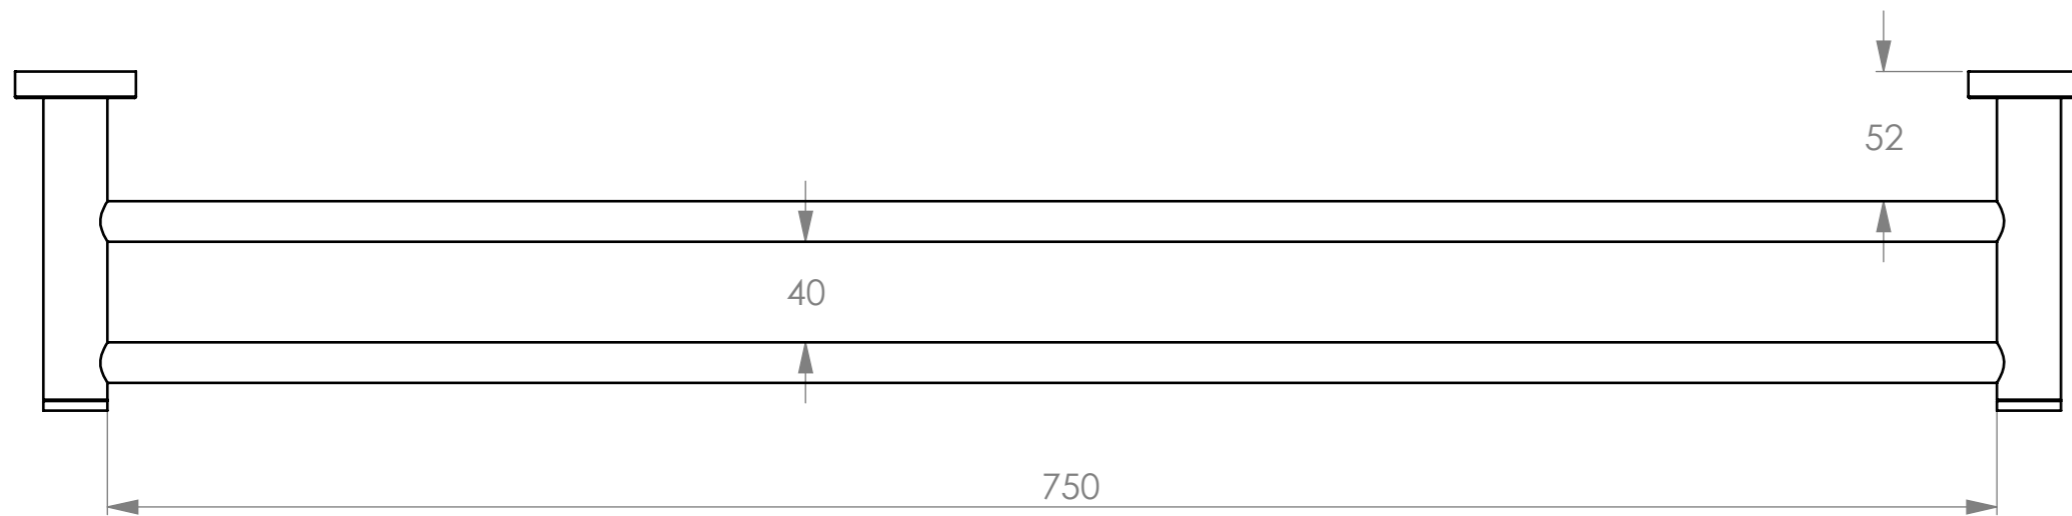

BATHROOM BUTLER® 4600 Series DOUBLE RAIL -800mm

Finish	Code:
POLISHED GRADE 304 Stainless Steel	4685POLS
BRUSHED GRADE 304 Stainless Steel	4685BRSH

*Dimensions given are in millimeters.
Bathroom Butler® reserves the right to alter and/or remove
designs from time to time without prior notice.
This drawing is to be used for reference purposes only. E &O.E.*