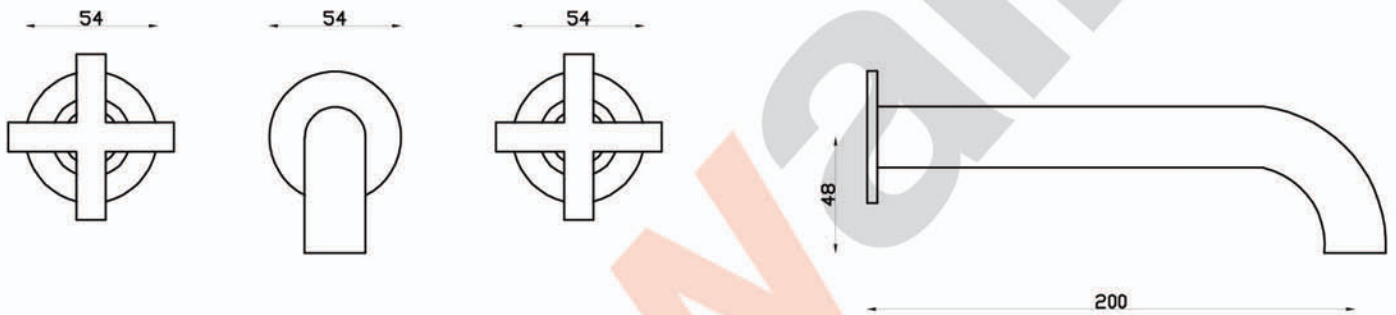

ICON +

A67.06 Wall Set

aw™

astrawalker™

Uncompromising quality. Conceived, designed and made in Australia.

ARCHITECTURAL BATHWARE