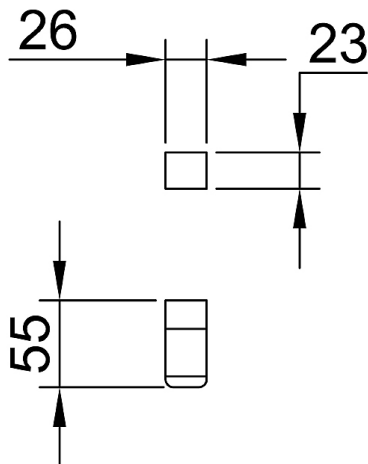

Eneo Robe Hook

EN08

Finishes available: Chrome, Matte Black, Satin Nickel PVD, Rose Gold PVD, Brushed Rose Gold PVD, Brushed Brass PVD, Brushed Gun Metal.

By combining the square geometric form with the gentleness of curved corners, the Eneo robe hook has perfectly captured today's design trend. That trend is contemporary luxury. Contemporary, though the use of straight lines. Luxury, through generous proportions, softened edges and chrome plated brass construction.