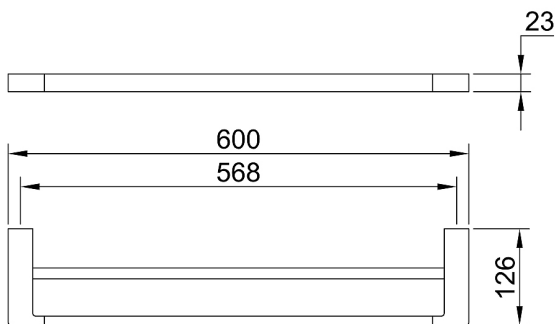

Eneo Double Towel Rail 60cm

EN03D

Finishes available: Chrome, Matte Black, Satin Nickel PVD, Rose Gold PVD, Brushed Rose Gold PVD, Brushed Brass PVD, Brushed Gun Metal.

EN03D

By combining the square geometric form with the gentleness of curved corners, the Eneo 60cm double towel rail has perfectly captured today's design trend. That trend is contemporary luxury. Contemporary, though the use of straight lines. Luxury, through generous proportions, softened edges and chrome plated brass construction.