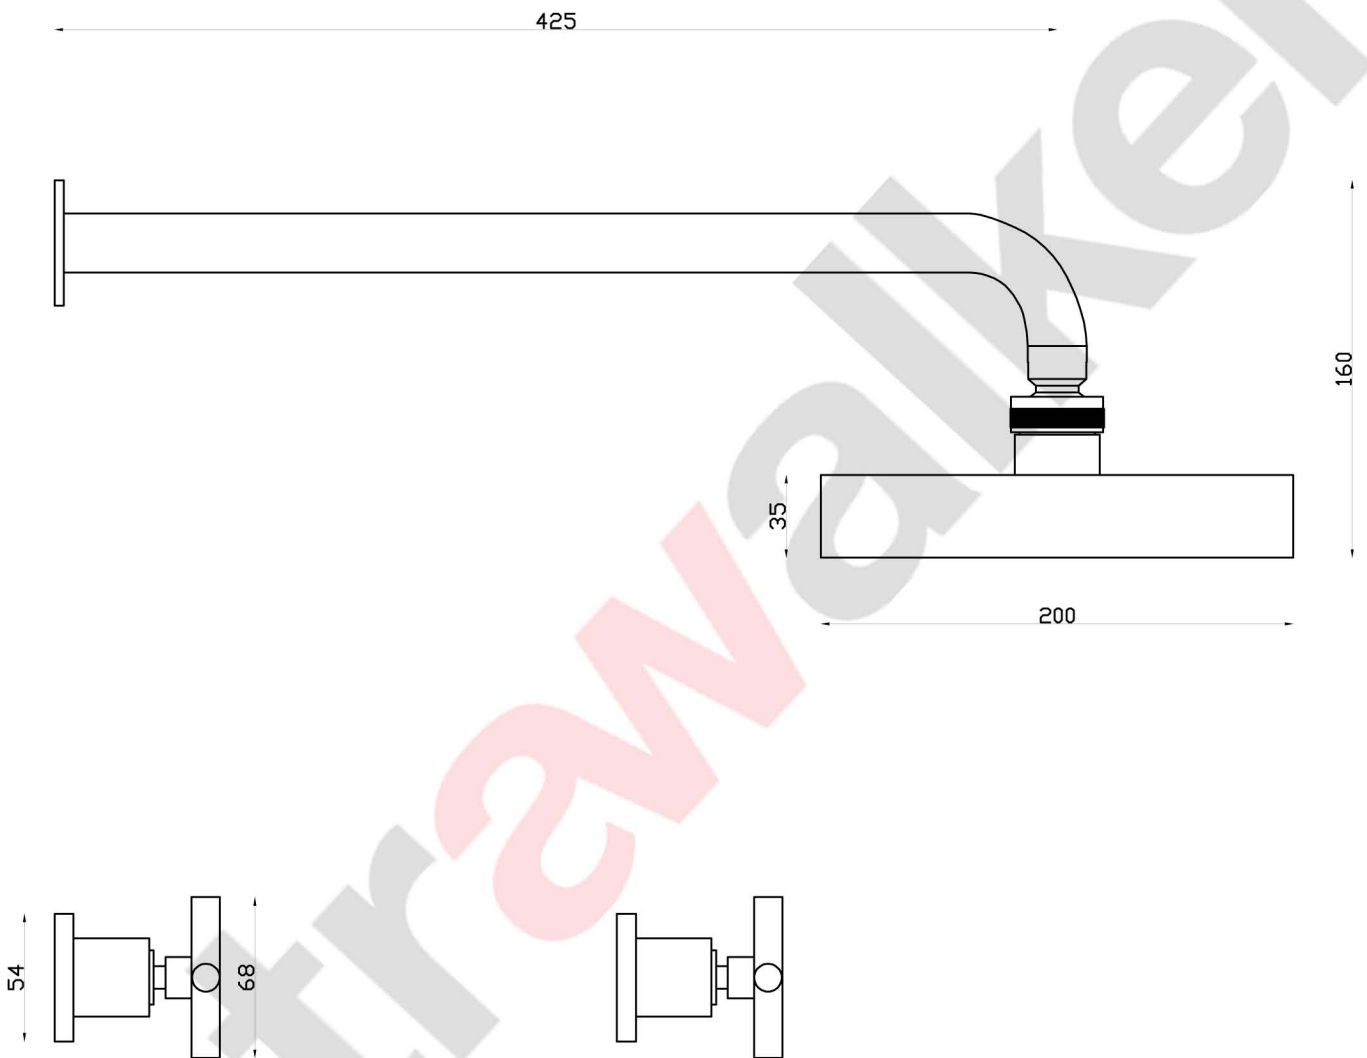

ICON+

A67.11 Shower Set

Uncompromising quality. Conceived, designed and made in Australia.

astrawalker™
ARCHITECTURAL BATHWARE