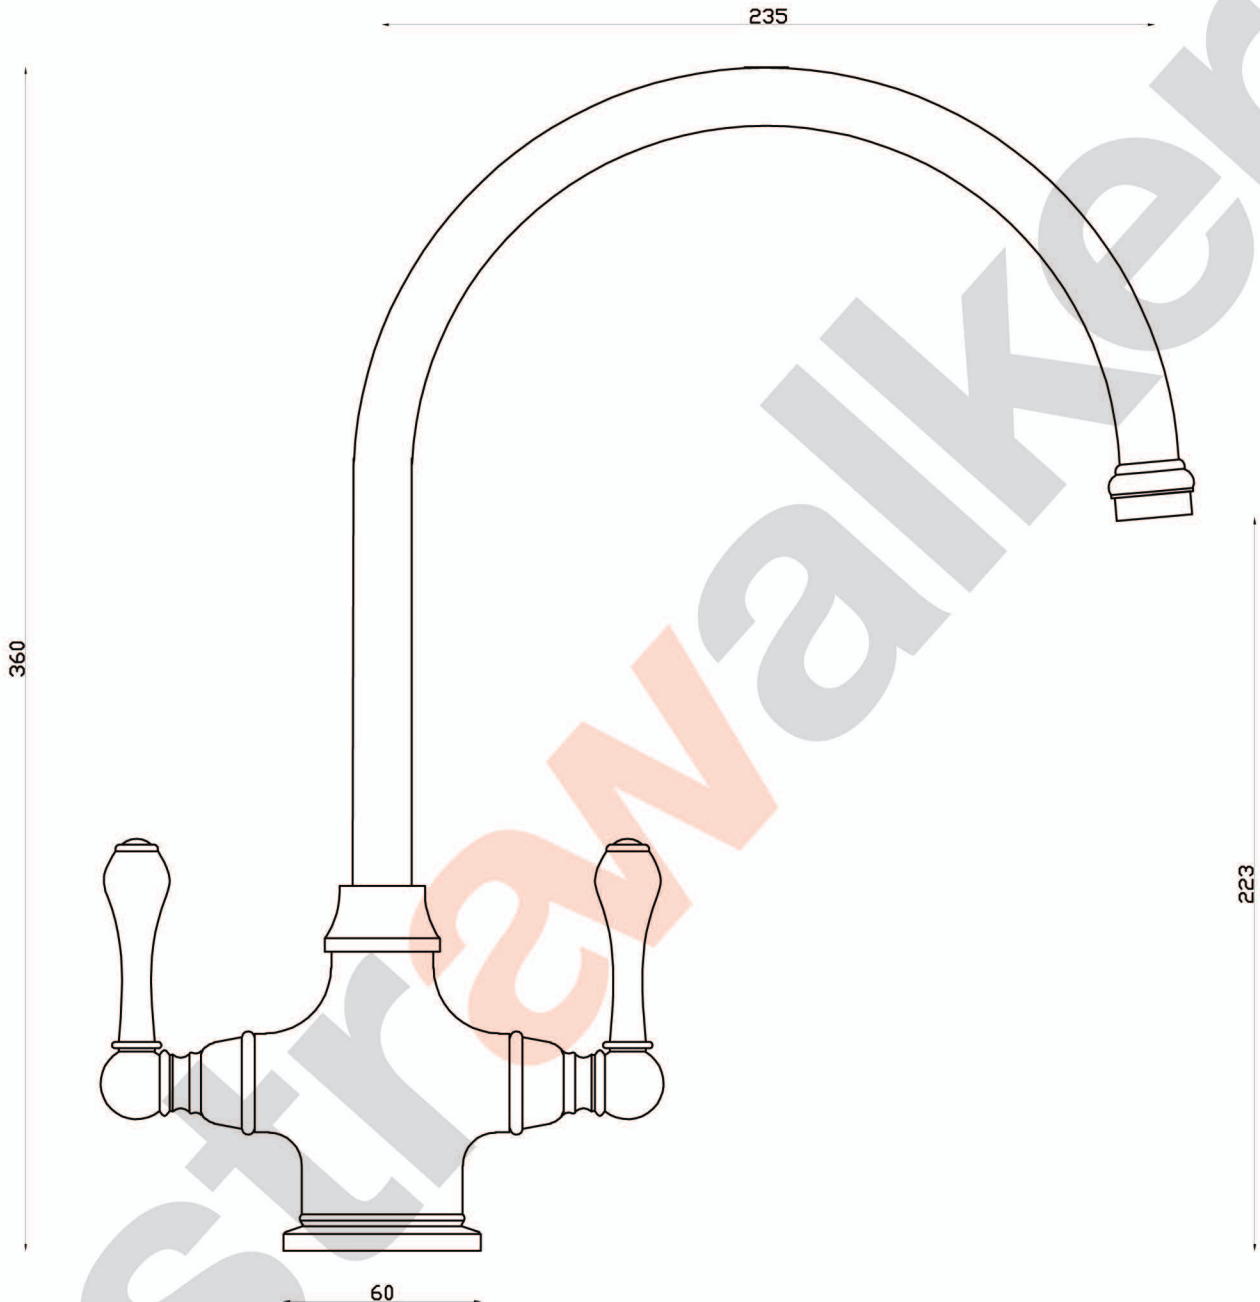

# OLDE ENGLISH

A51.33 Sink Mixer

aw™

astrawalker™

Uncompromising quality. Conceived, designed and made in Australia.

ARCHITECTURAL BATHWARE