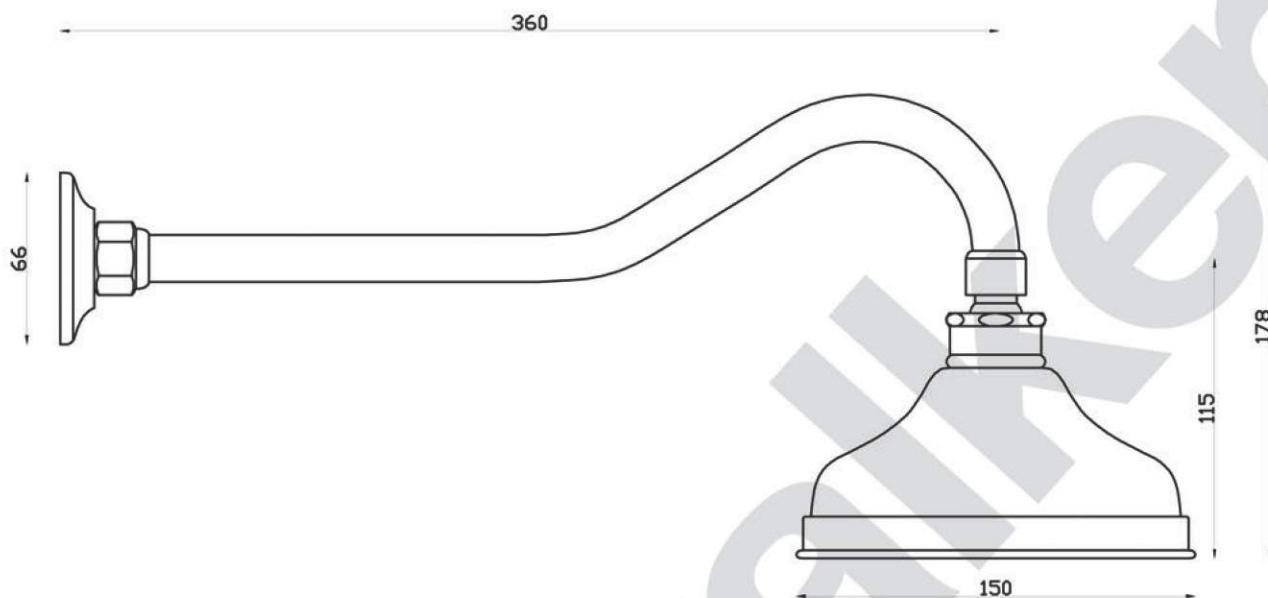

OLDE ENGLISH

A51.11 Shower Set

aw™

astrawalker™

Uncompromising quality. Conceived, designed and made in Australia.

ARCHITECTURAL BATHWARE