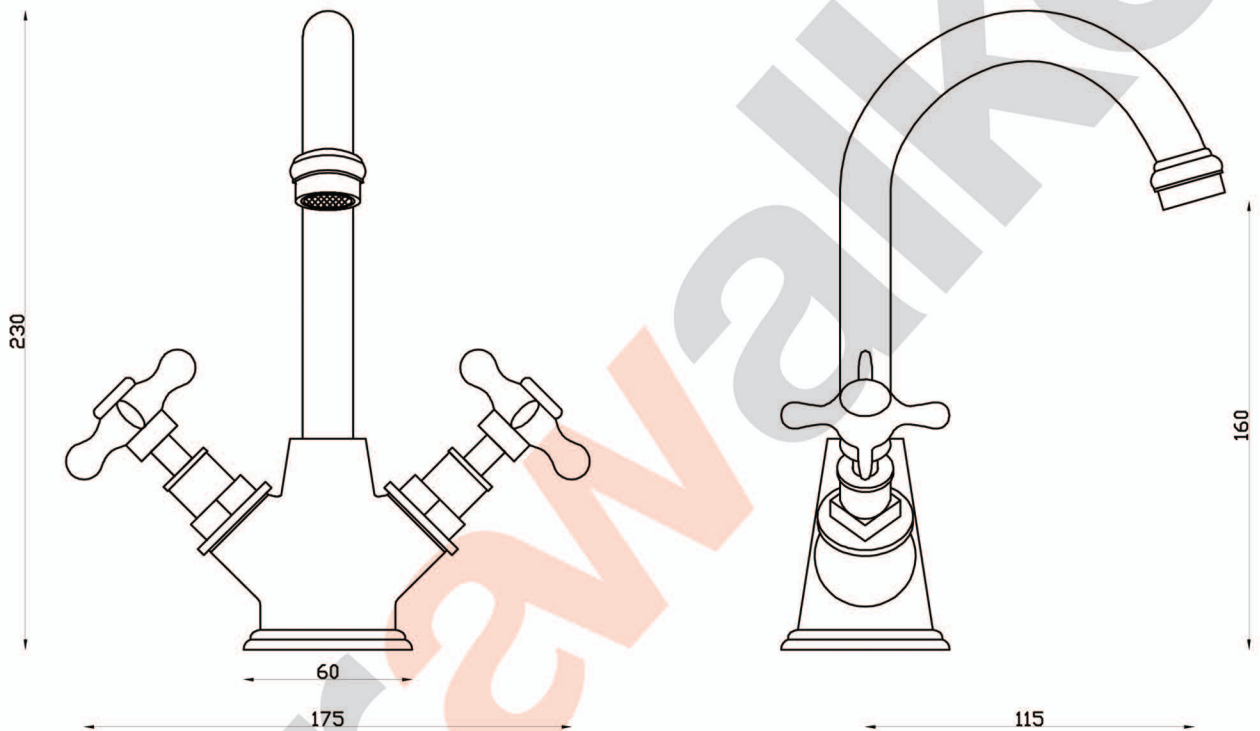

OLDE ENGLISH

A51.04.V2 Basin Mixer

aw™

astrawalker™

Uncompromising quality. Conceived, designed and made in Australia.

ARCHITECTURAL BATHWARE