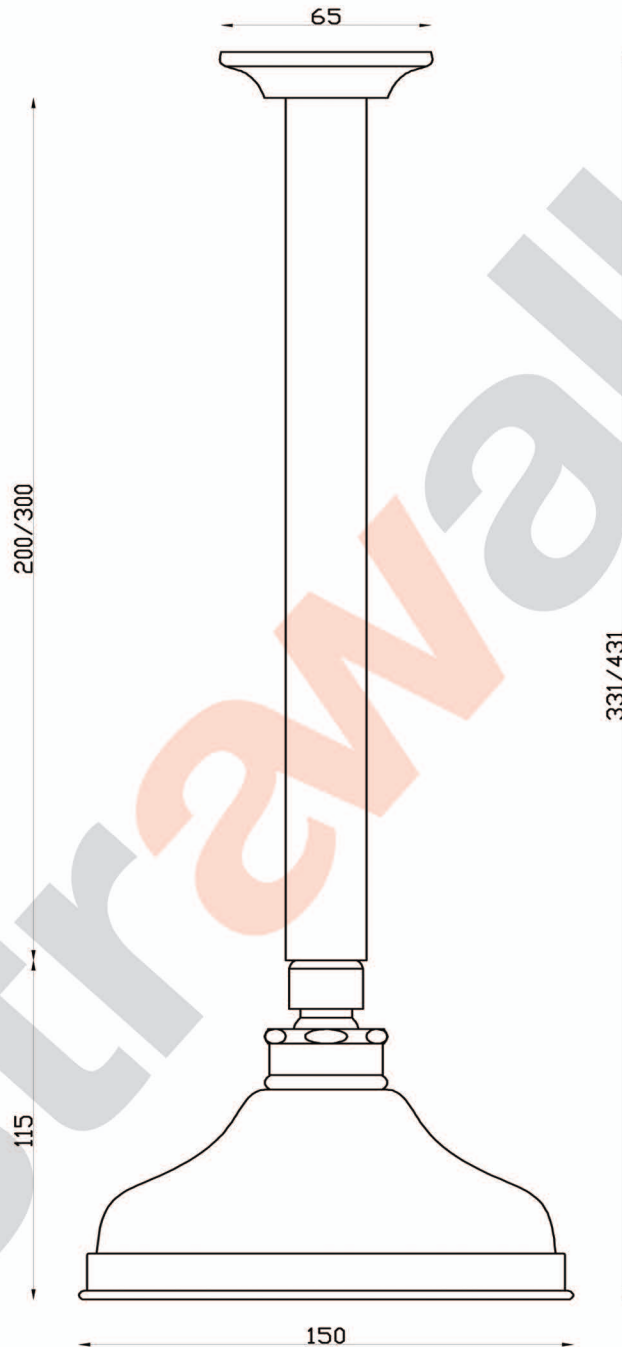

# OLDE ENGLISH

aw™

A51.11.AC Ceiling Mtd Shower Arm & 150mm Rose

astrawalker™

Uncompromising quality. Conceived, designed and made in Australia.

ARCHITECTURAL BATHWARE