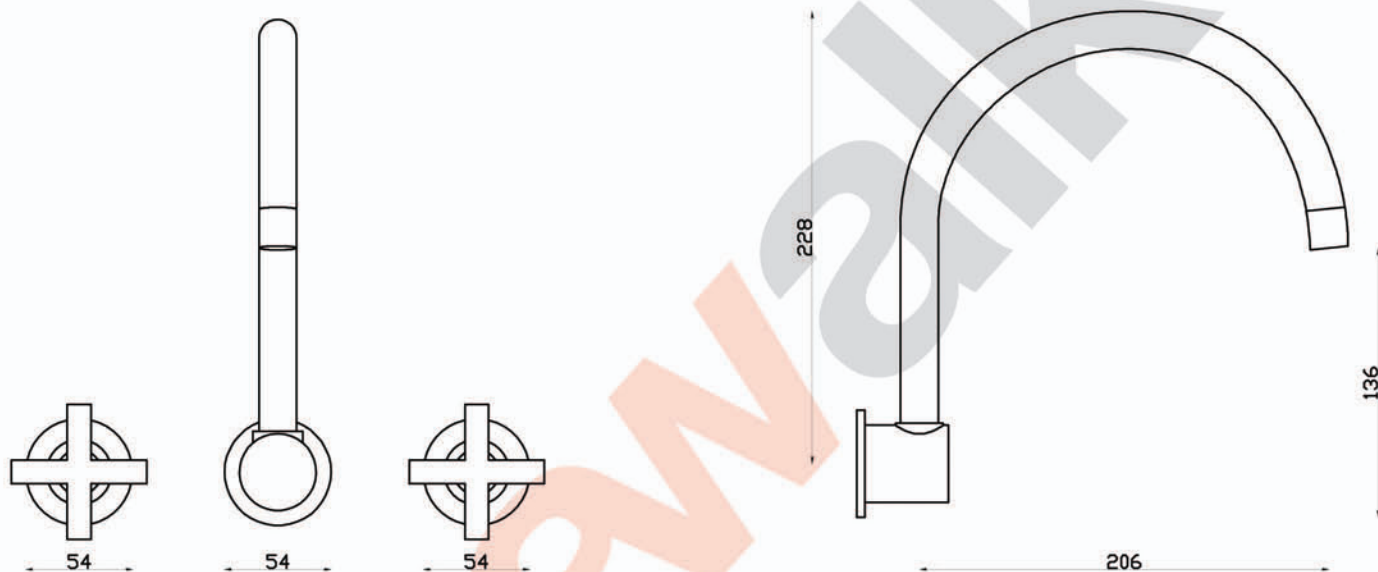

ICON+

A67.28 Wall Set

aw™

astrawalker™

Uncompromising quality. Conceived, designed and made in Australia.

ARCHITECTURAL BATHWARE