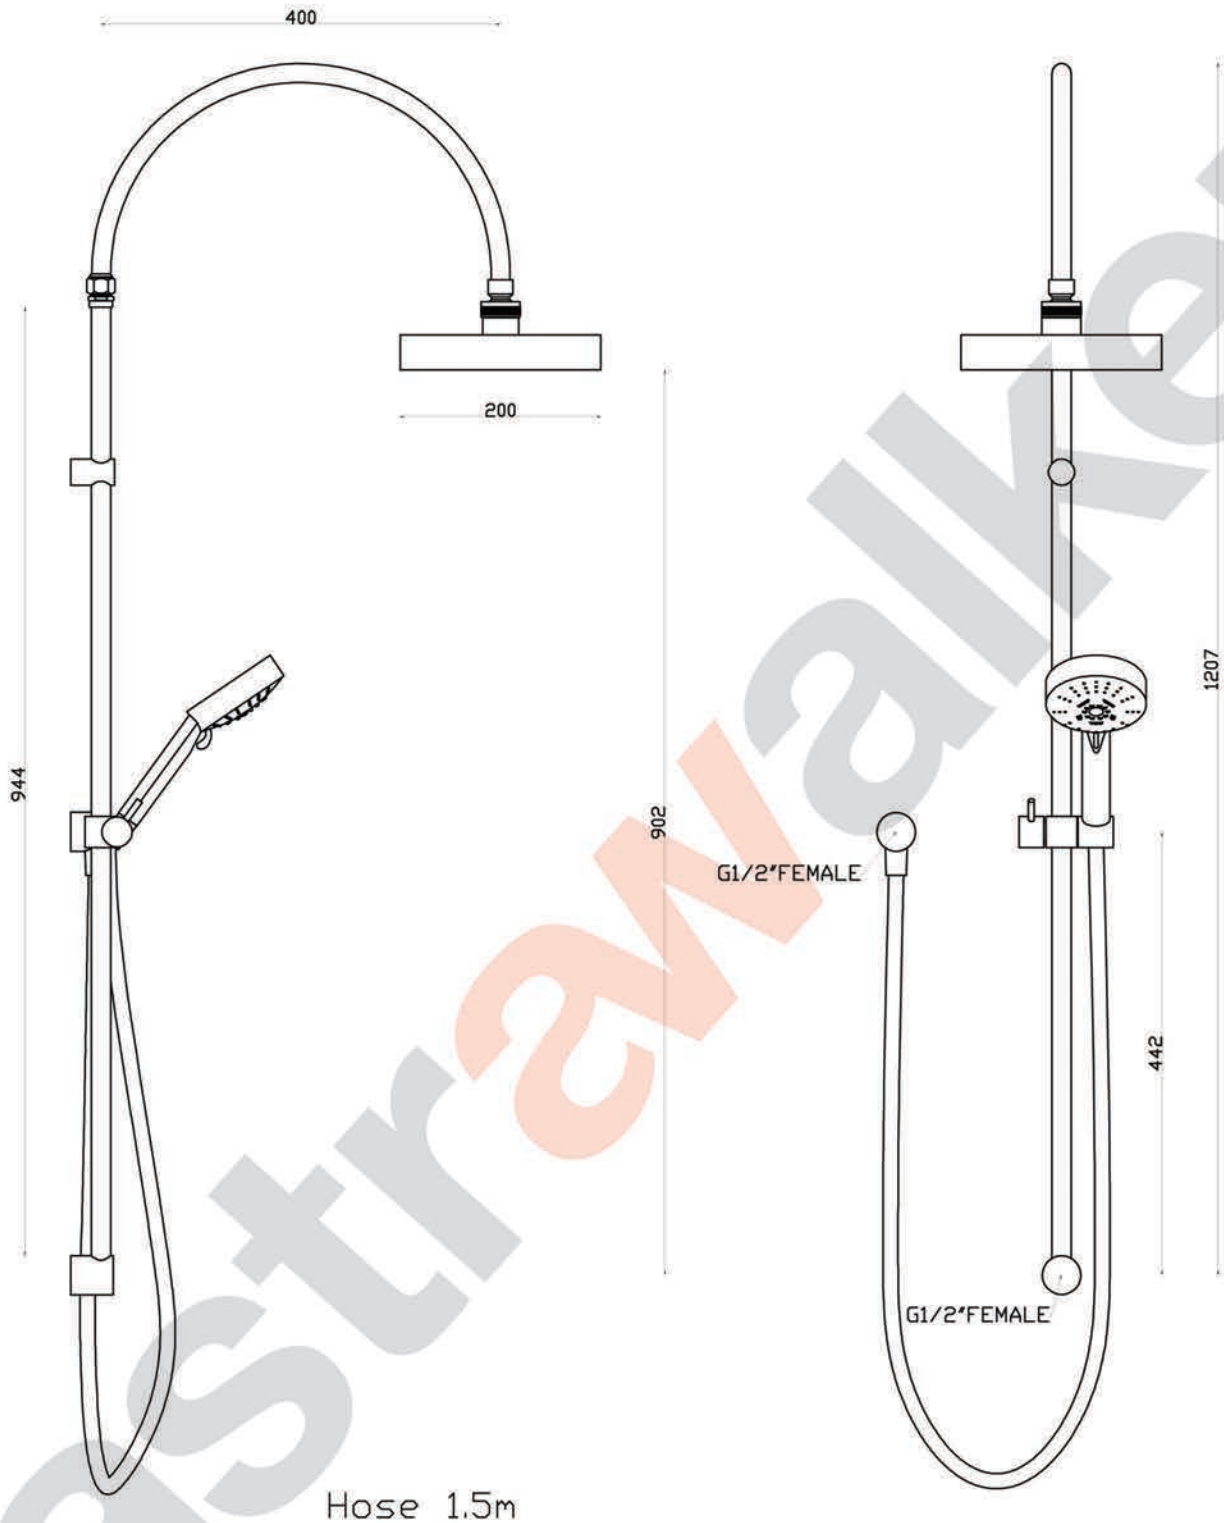

ICON +

A67.24.V4 Exposed Shower Set

aw™

astrawalker™

Uncompromising quality. Conceived, designed and made in Australia.

ARCHITECTURAL BATHWARE