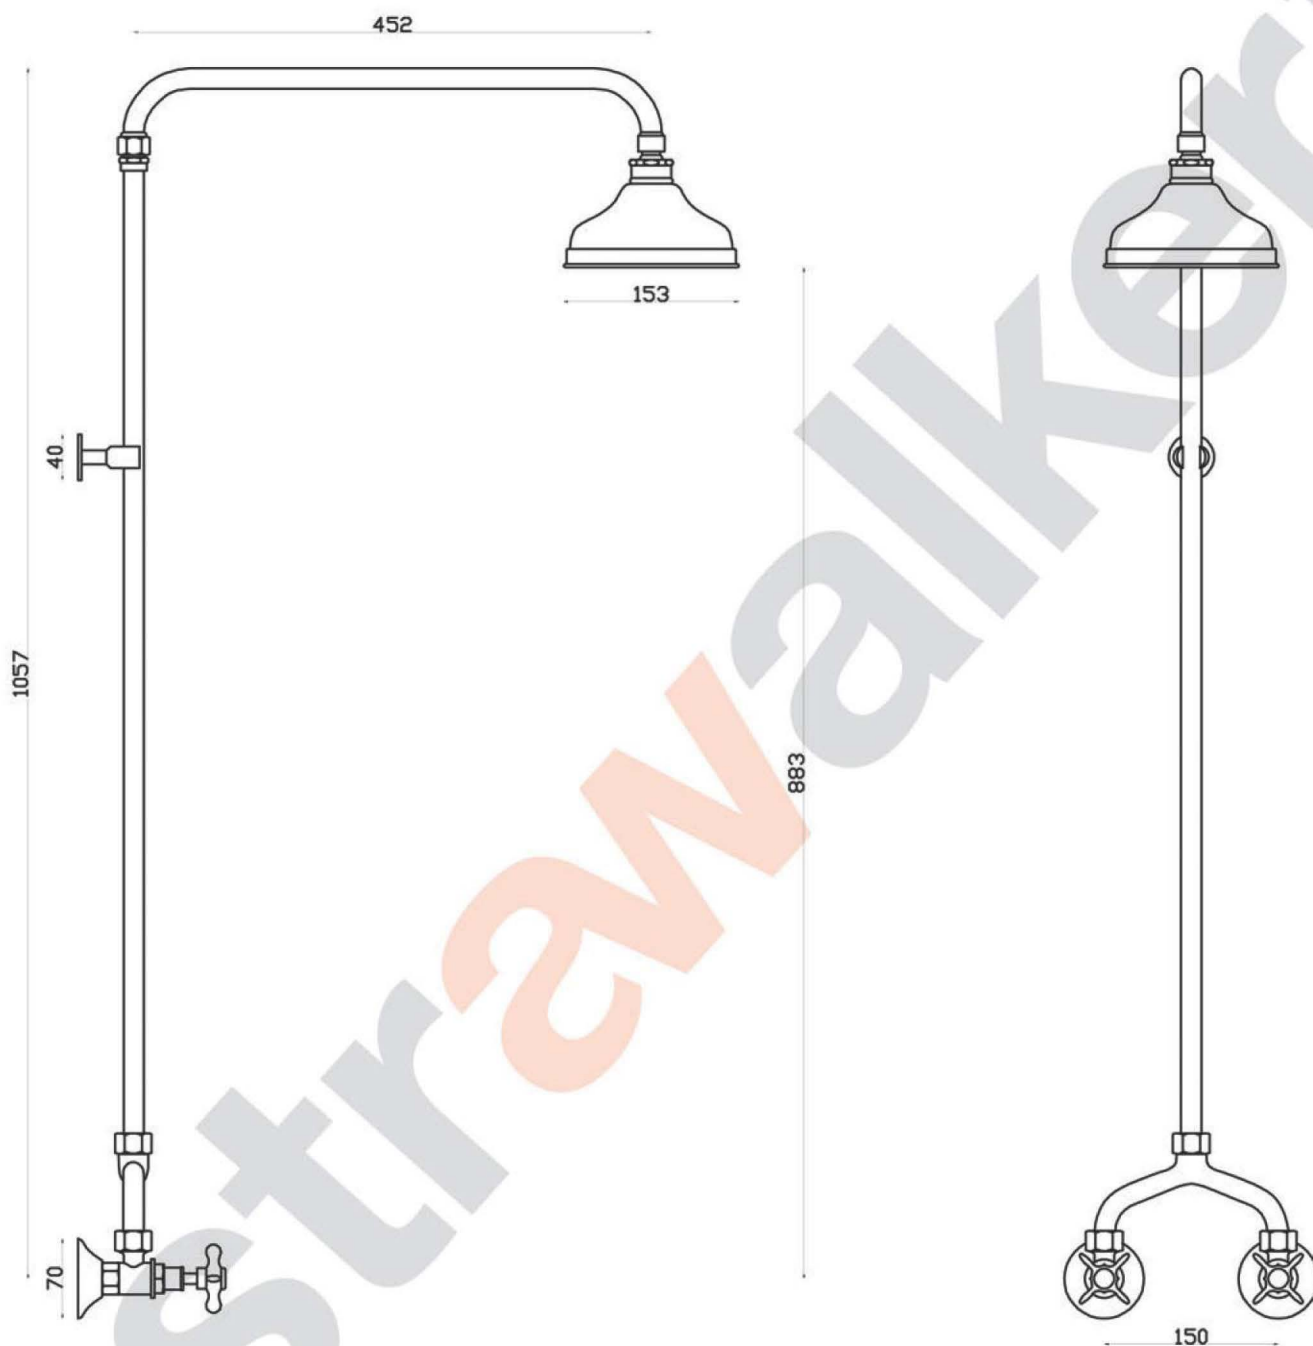

OLDE ENGLISH

A51.13 Shower Set

aw™

Requires G 1/2" male thread coming out of wall at 150mm fixed centres

astrawalker™

Uncompromising quality. Conceived, designed and made in Australia.

ARCHITECTURAL BATHWARE