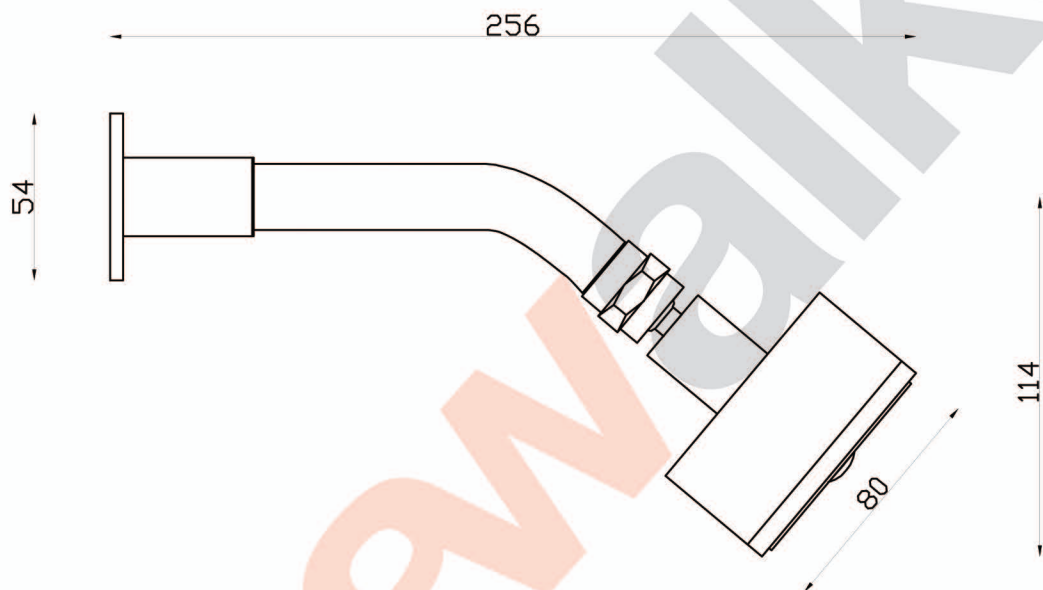

# ICON +

A67.10.A Shower Arm & Rose Only

aw™

astrawalker™

astrawalker™

Uncompromising quality. Conceived, designed and made in Australia.

ARCHITECTURAL BATHWARE