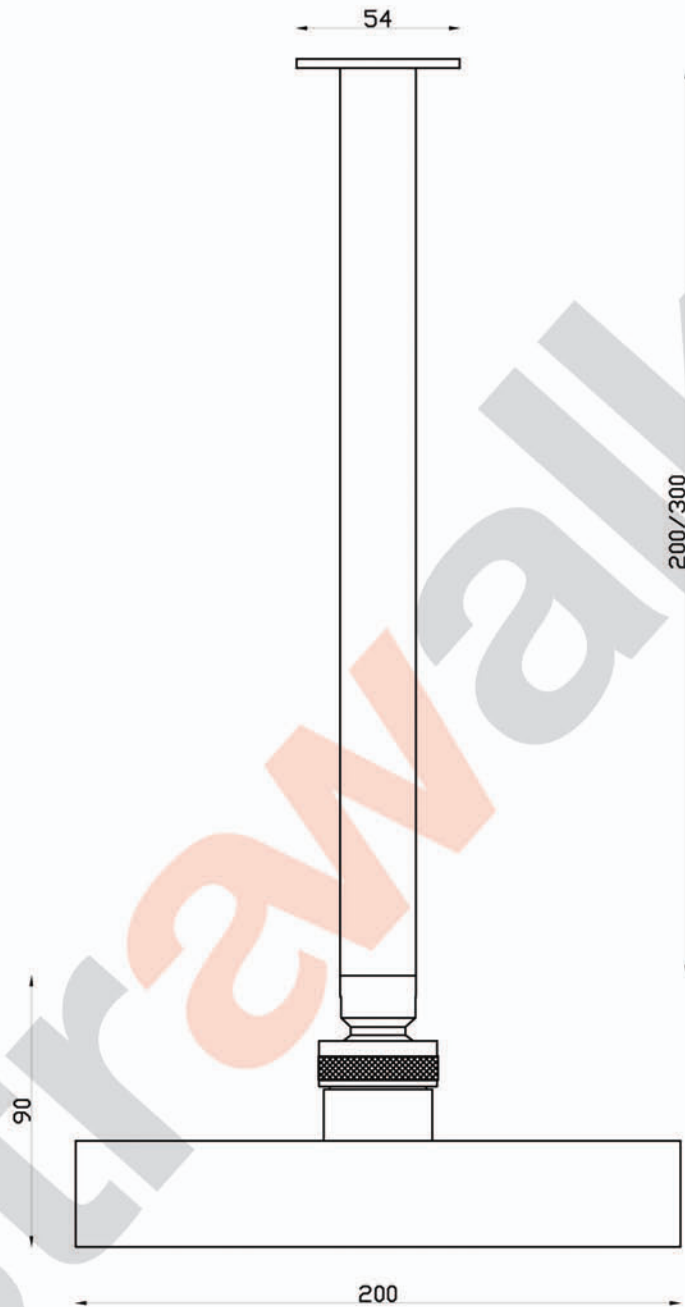

ICON+

A67.11.AC Shower Arm & Rose

aw™

astrawalker™

Uncompromising quality. Conceived, designed and made in Australia.

ARCHITECTURAL BATHWARE