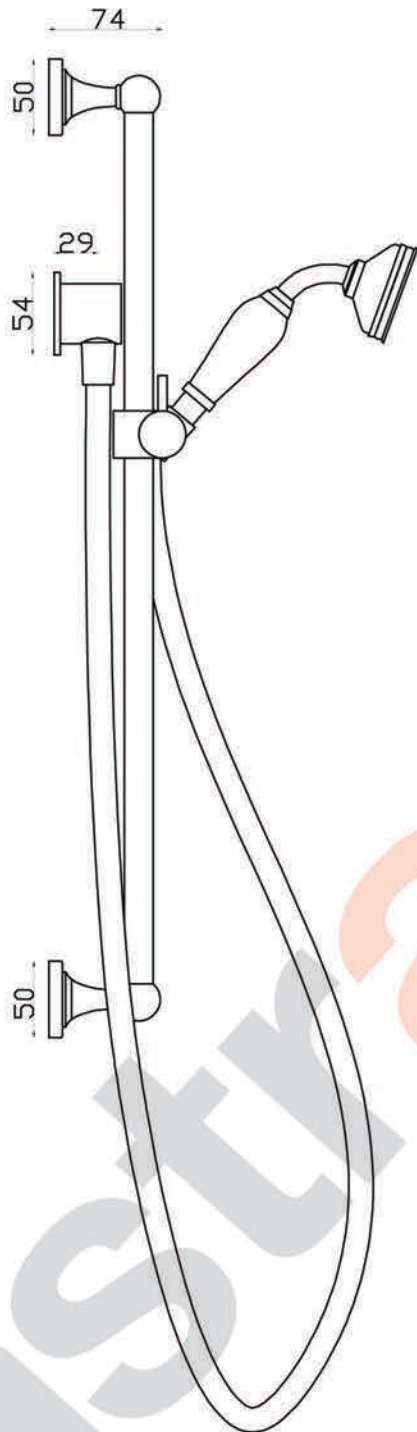

OLDE ENGLISH

A51.43 Slider Bar and Hand Shower Set

aw™

Hose 1.5m

astrawalker™

Uncompromising quality. Conceived, designed and made in Australia.

ARCHITECTURAL BATHWARE