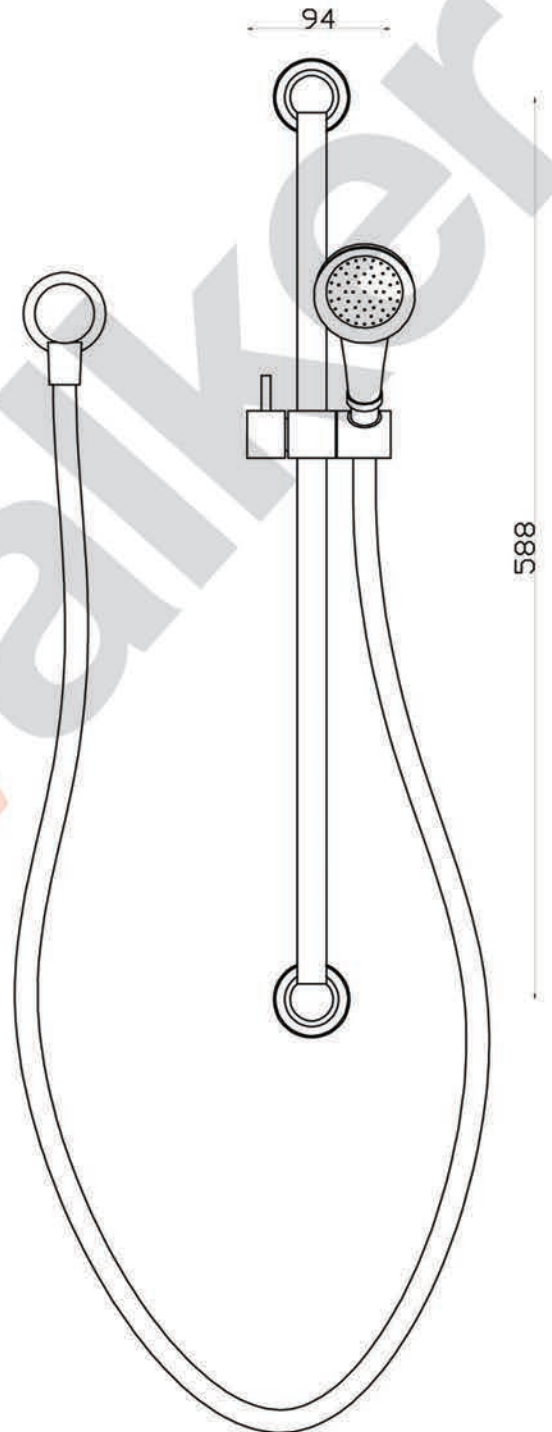

OLDE ENGLISH

A51.43 Slider Bar and Hand Shower Set

aw™

Hose 1.5m

astrawalker™

Uncompromising quality. Conceived, designed and made in Australia.

ARCHITECTURAL BATHWARE