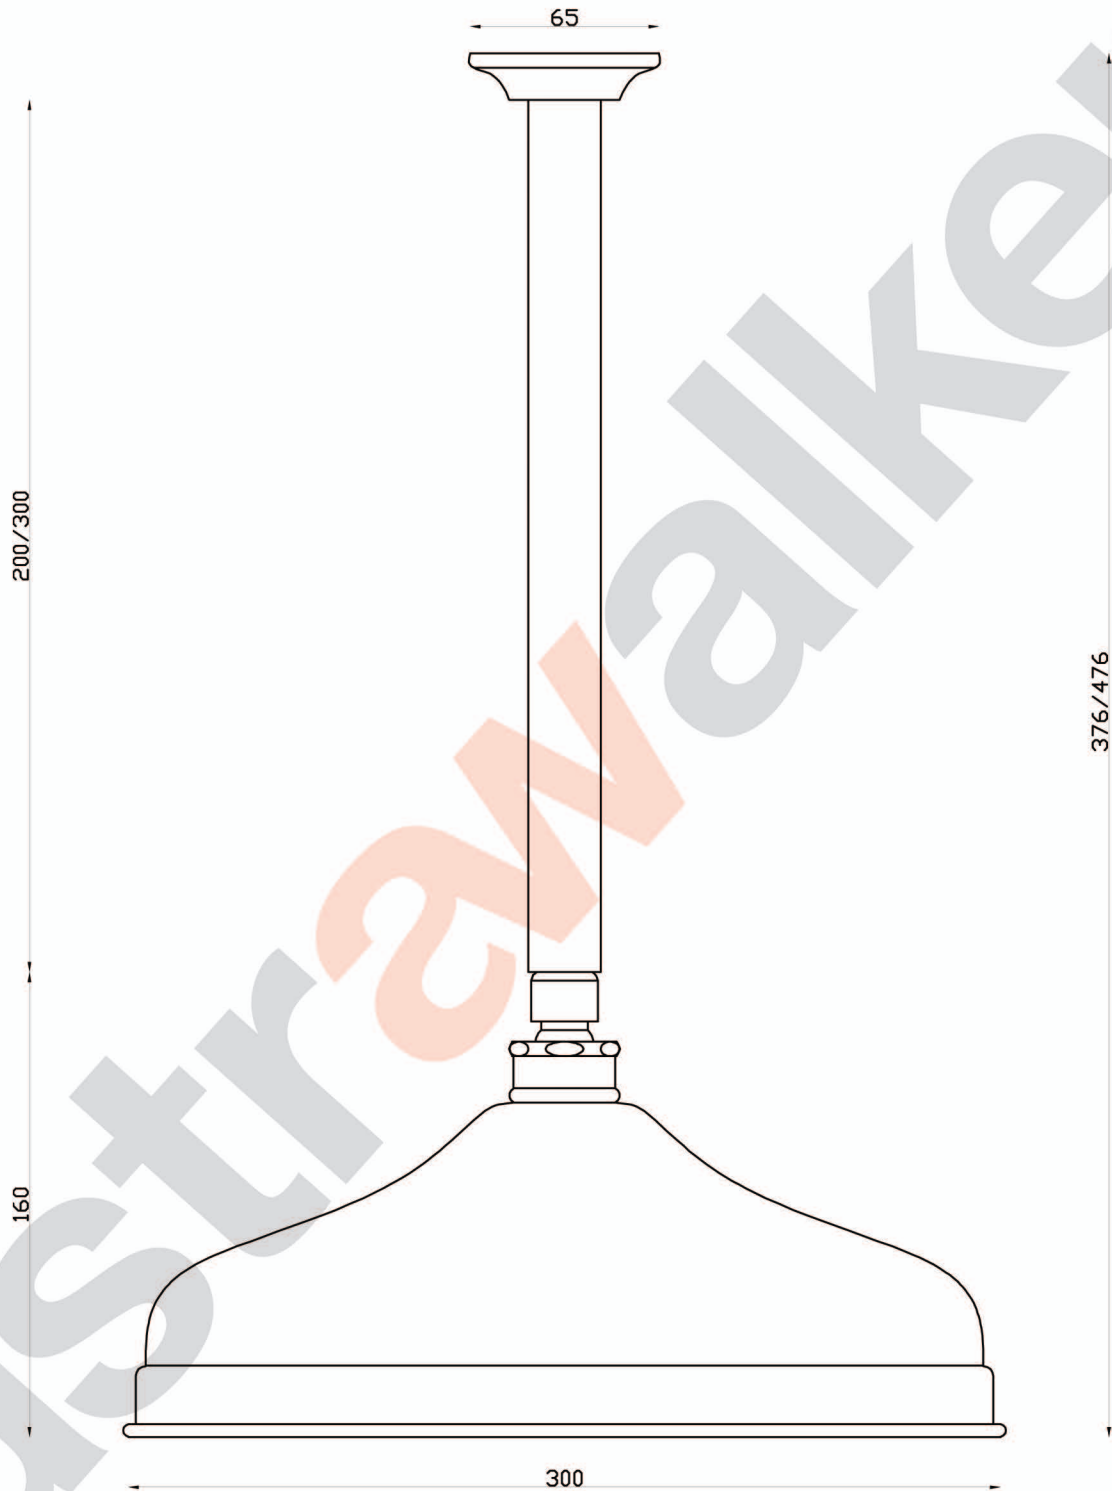

OLDE ENGLISH

A51.11.V3.AC Ceiling Arm & Rose

aw™

astrawalker™

Uncompromising quality. Conceived, designed and made in Australia.

ARCHITECTURAL BATHWARE