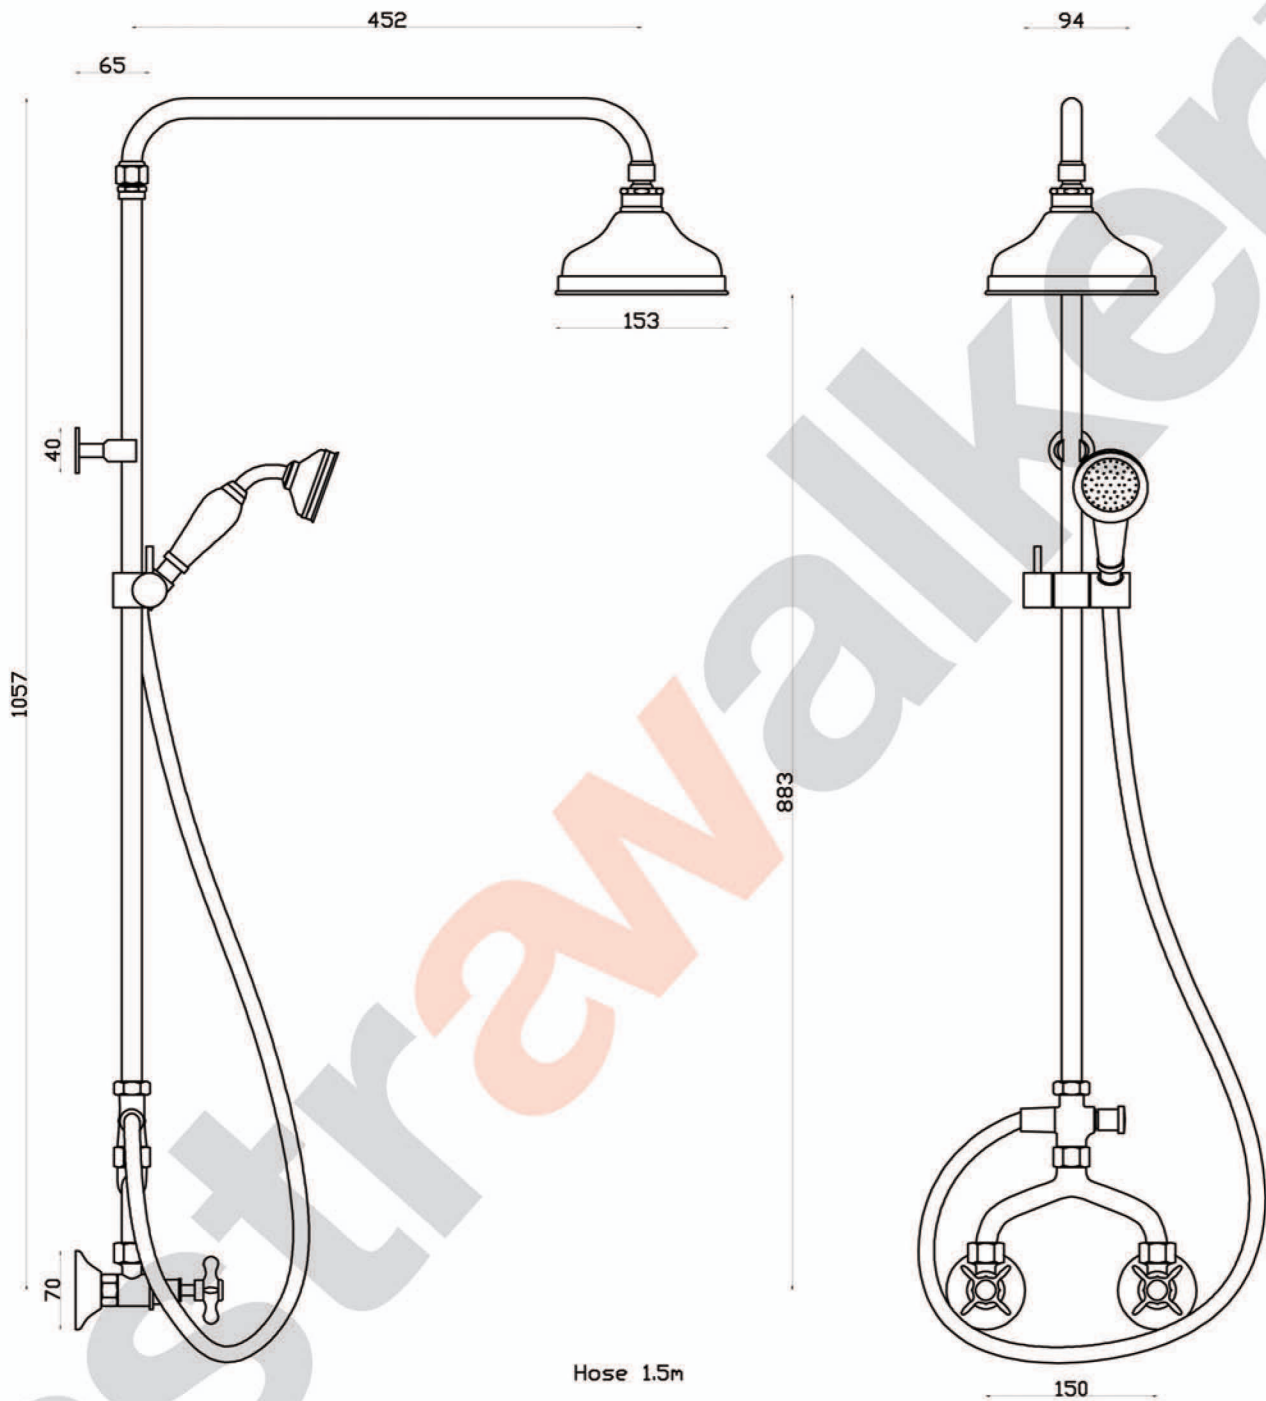

OLDE ENGLISH

A51.13.V3 Shower Set with Divertor

aw™

Requires G 1/2" male thread coming out of wall at 150mm fixed centres

astrawalker™

Uncompromising quality. Conceived, designed and made in Australia.

ARCHITECTURAL BATHWARE