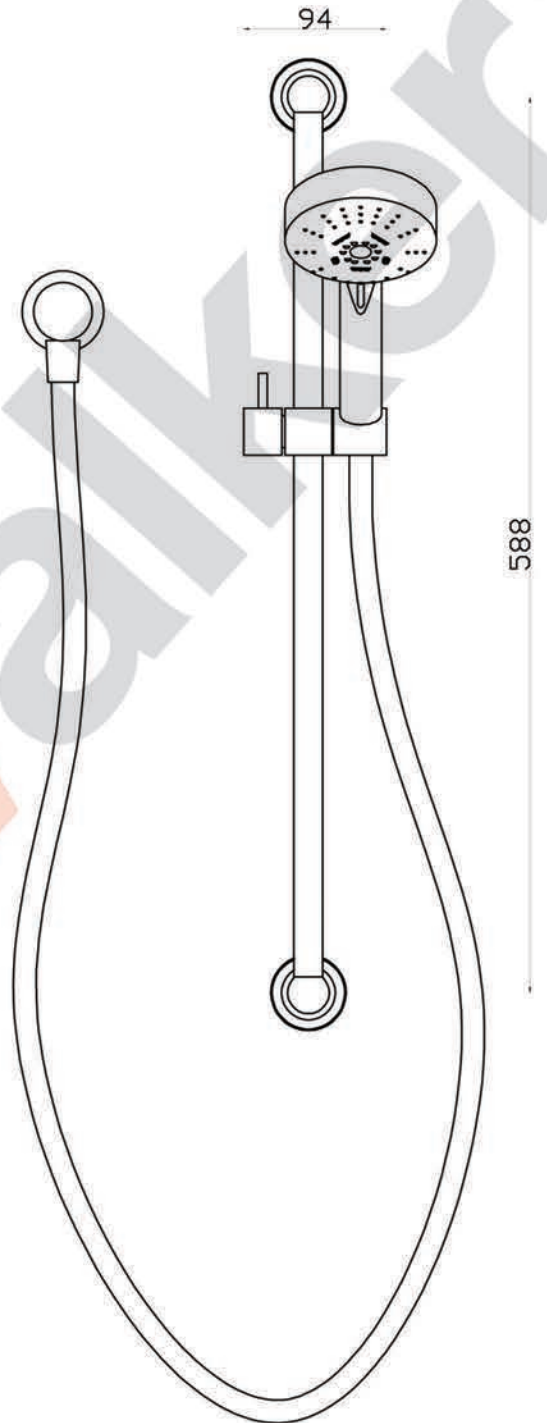

# OLDE ENGLISH

A51.43.V2 Slider Bar and Multi-function Hand Shower Set

aw™

Hose 1.5m

astrawalker™