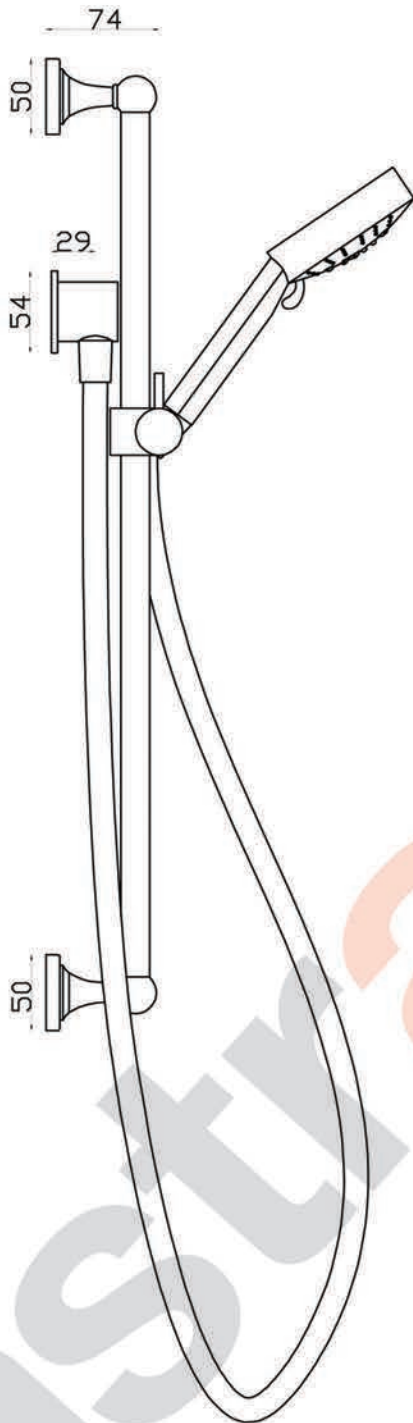

# OLDE ENGLISH

A51.43.V2 Slider Bar and Multi-function Hand Shower Set

aw™

Hose 1.5m

astrawalker™