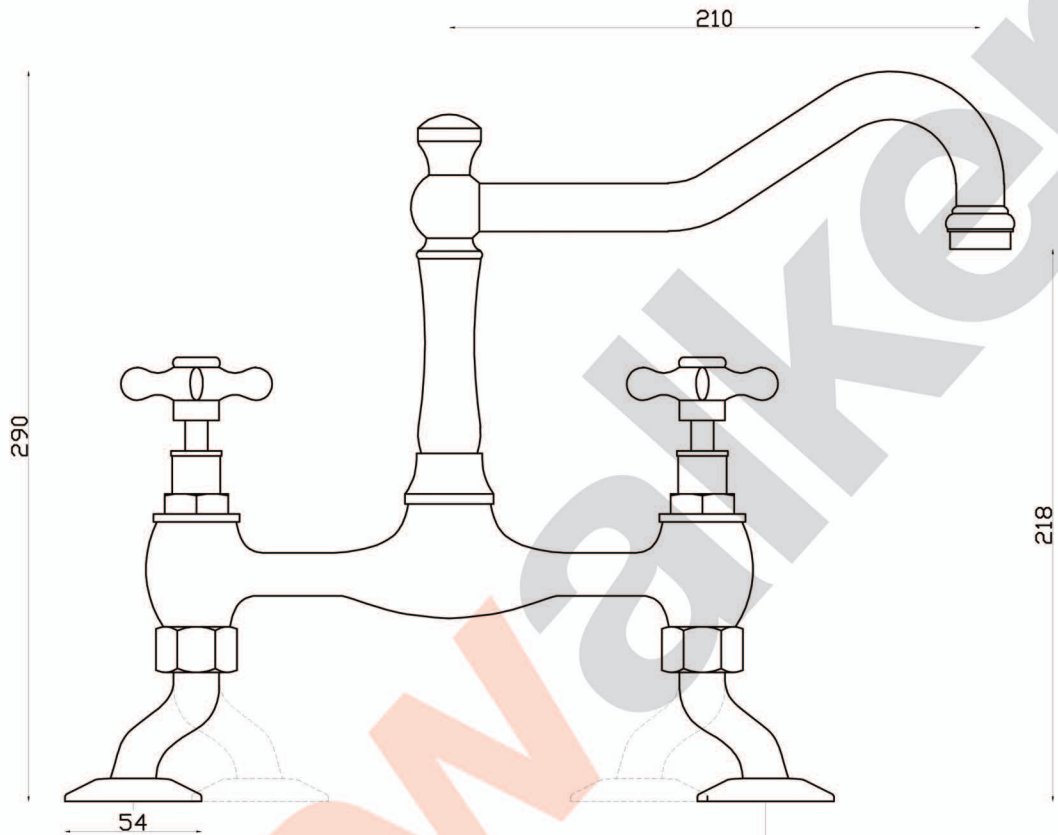

OLDE ENGLISH

A51.32.V2 Kitchen Mixer

aw™

200mm Recommended centre (with legs backwards behind tap body)
Variable centre 160 - 240mm

astrawalker™