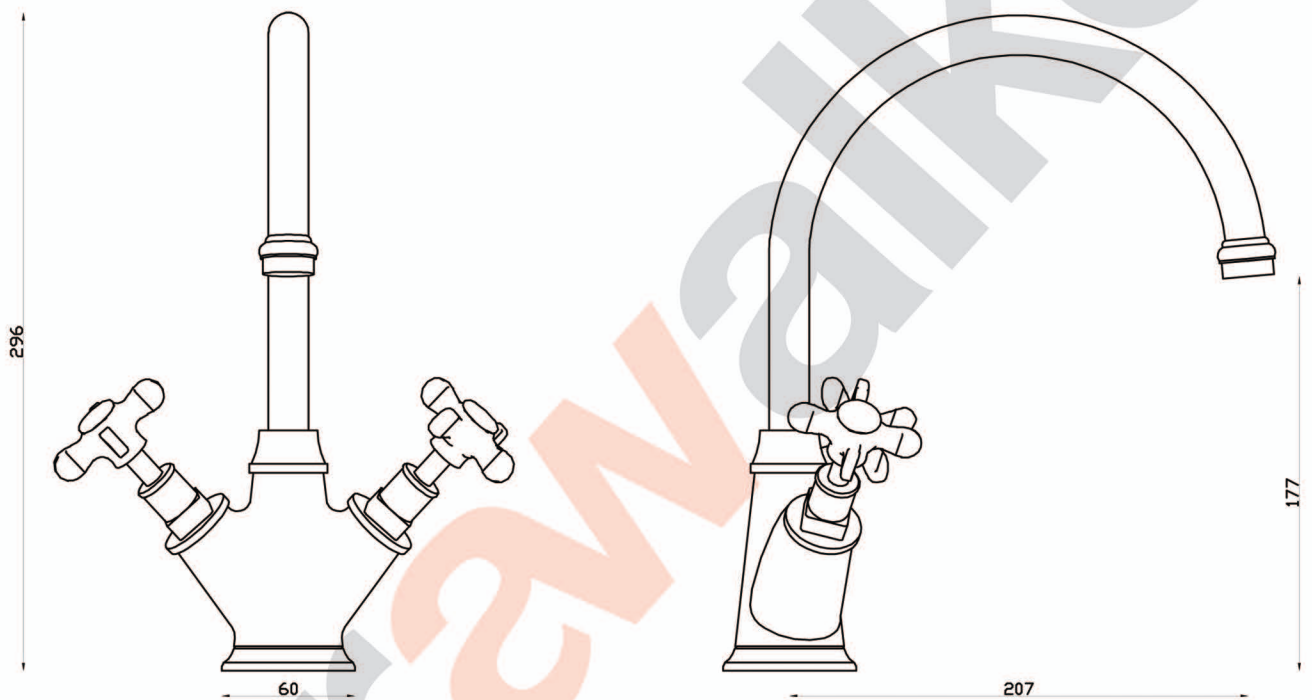

OLDE ENGLISH

A51.30 Kitchen Mixer

aw™

astrawalker™

Uncompromising quality. Conceived, designed and made in Australia.

ARCHITECTURAL BATHWARE