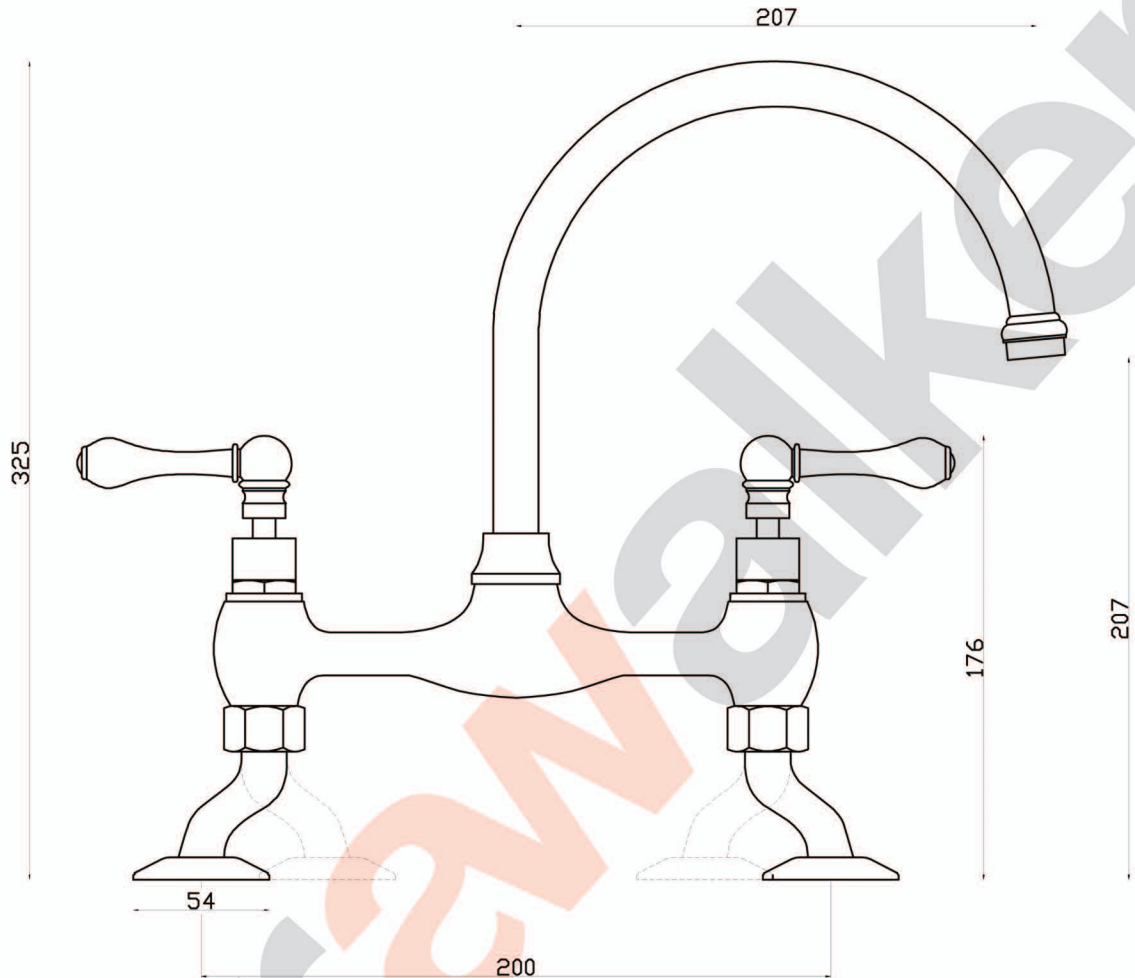

OLDE ENGLISH

A51.32.ML Hob Set with Metal Levers

aw™

200mm Recommended centre (with legs backwards behind tap body)
Variable centre 160 - 240mm

astrawalker™