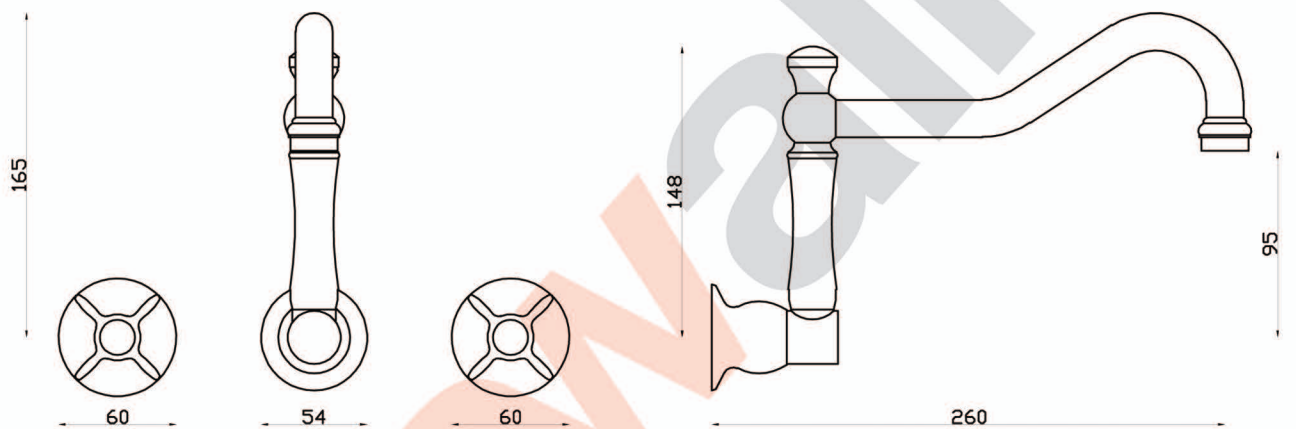

OLDE ENGLISH

A51.28.V2 Wall Set

aw™

astrawalker™

astrawalker™

Uncompromising quality. Conceived, designed and made in Australia.

ARCHITECTURAL BATHWARE