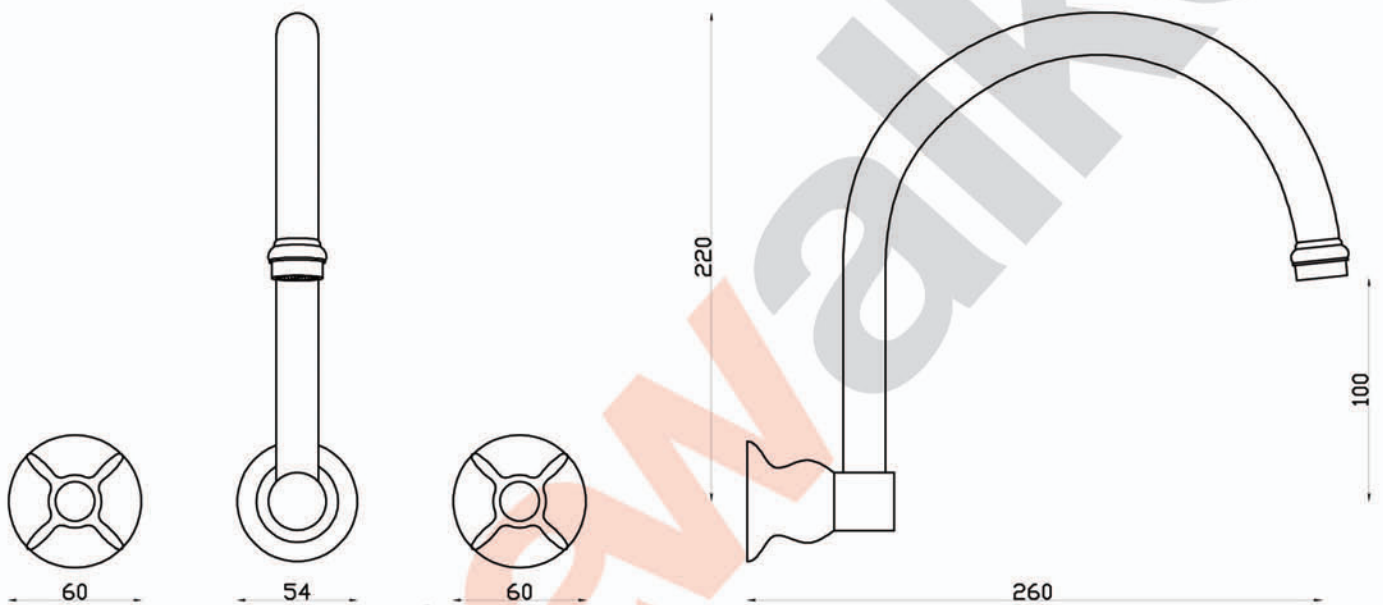

# OLDE ENGLISH

A51.28 Wall Set

aw™

**astrawalker™**

Uncompromising quality. Conceived, designed and made in Australia.

**ARCHITECTURAL BATHWARE**