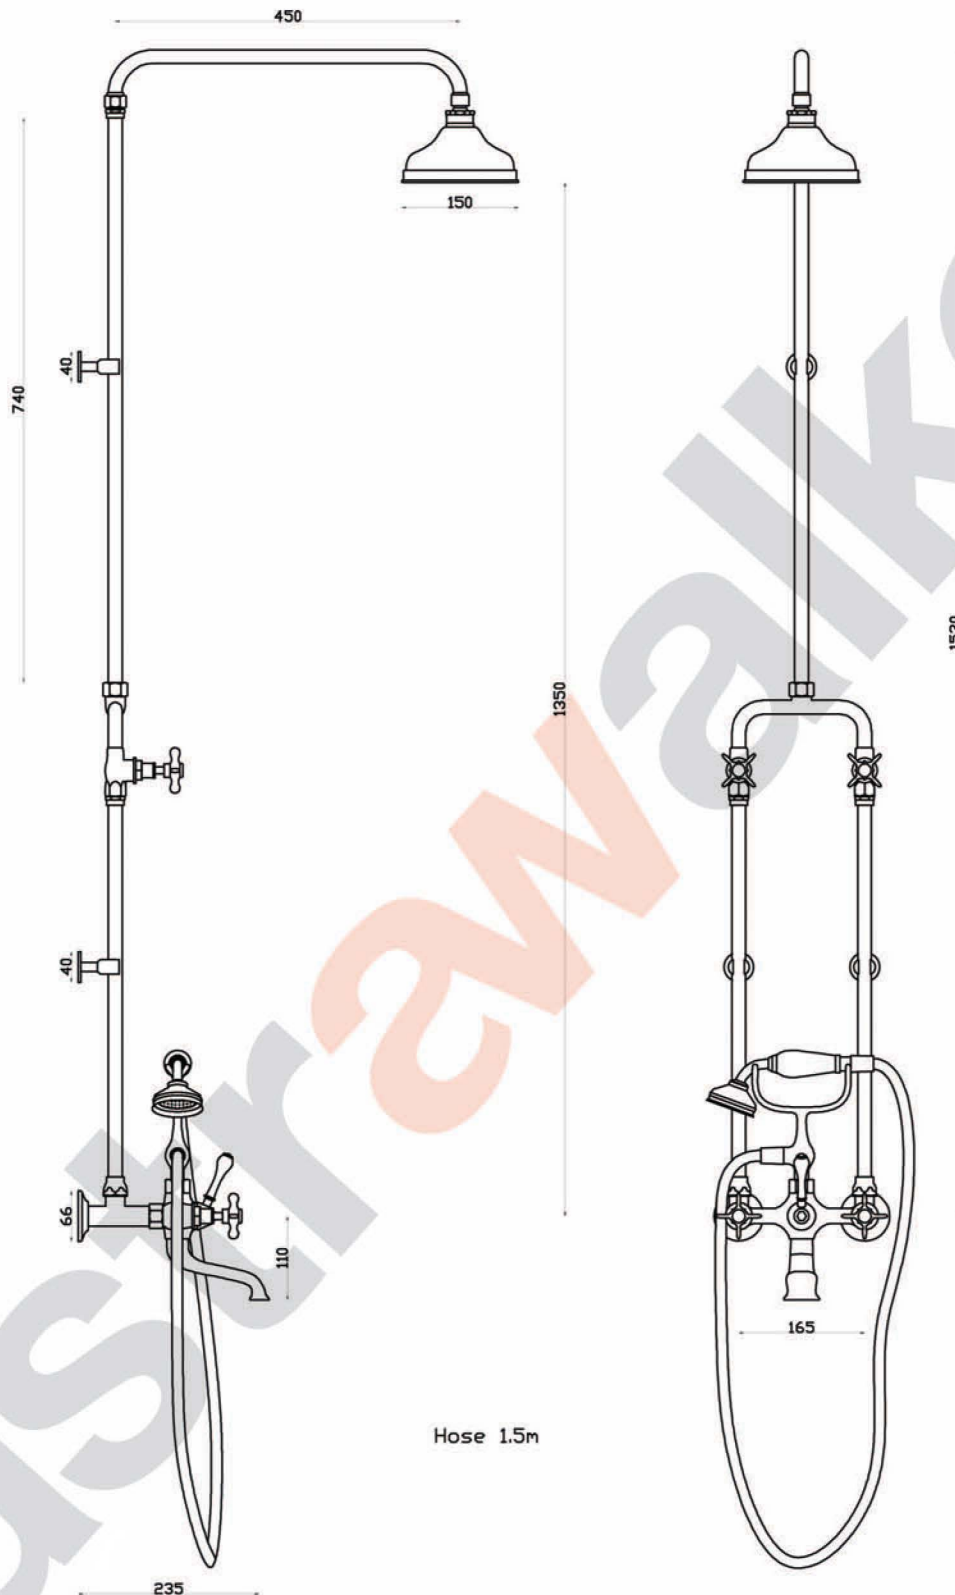

OLDE ENGLISH

A51.23 Bath/Shower Set

aw™

Requires G 1/2" male thread in wall at 165mm fixed centres

astrawalker™