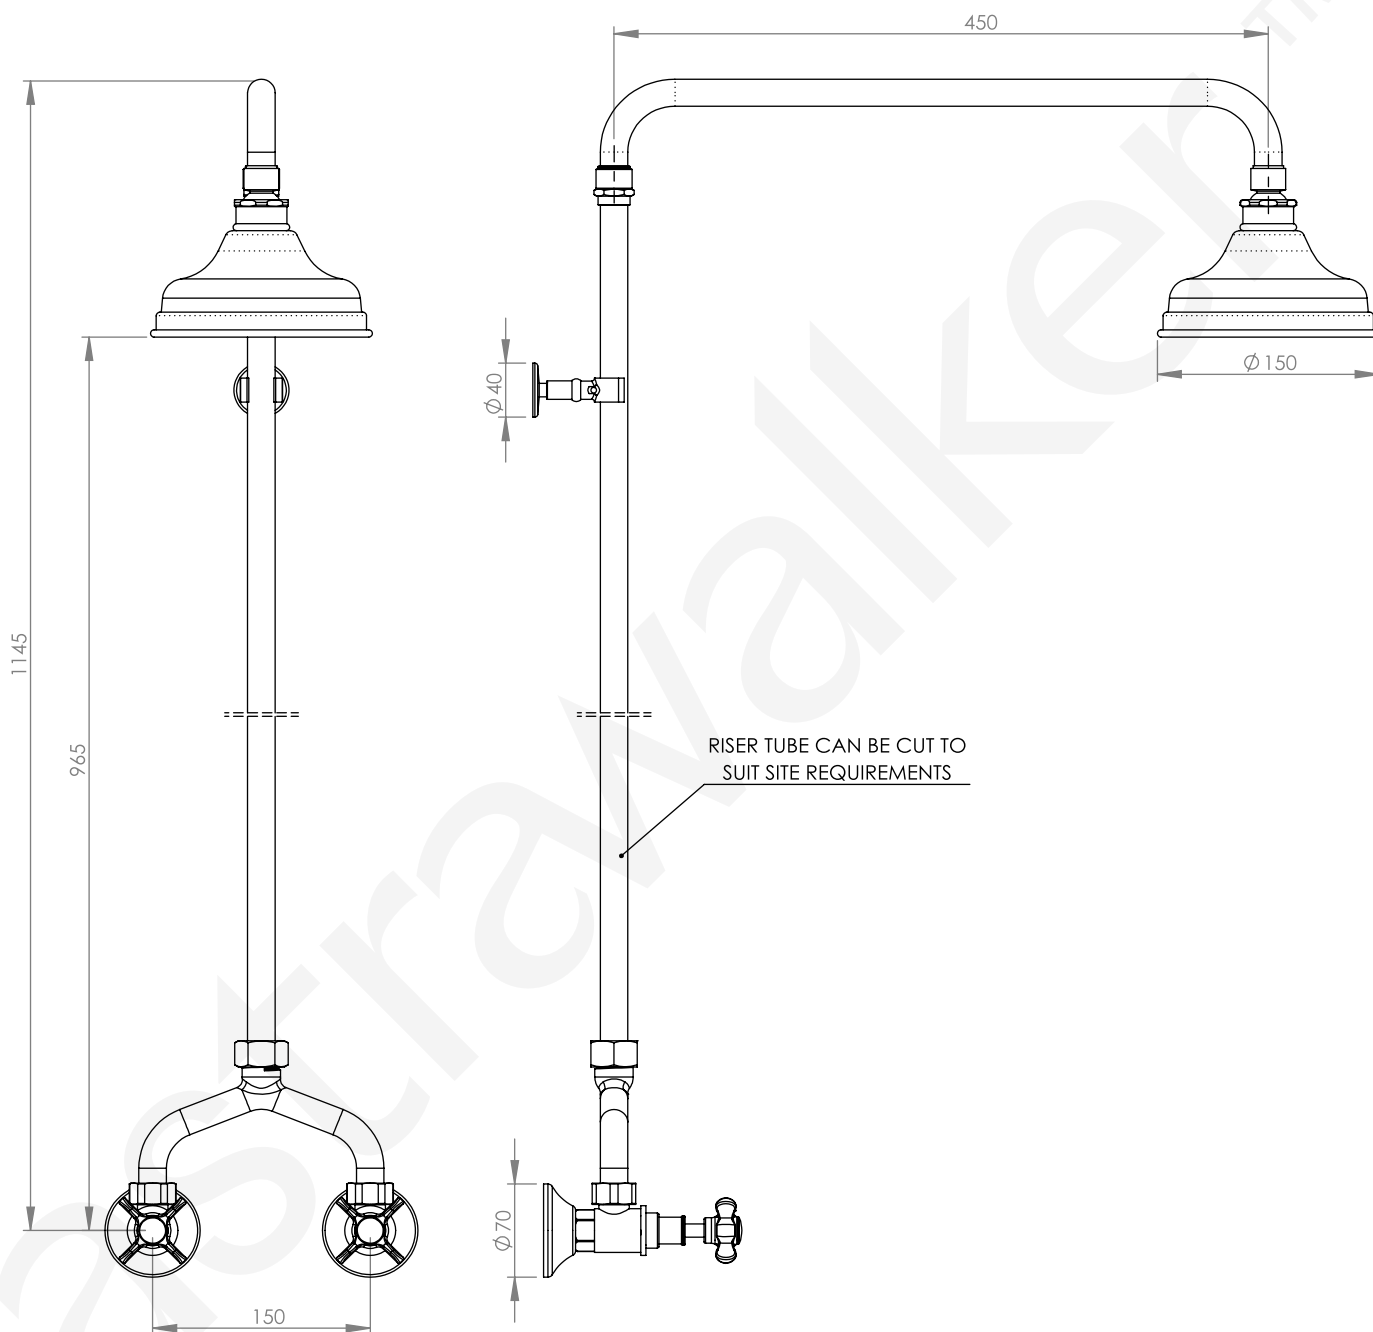

# OLDE ENGLISH

aw™

A51.13

Require G 1/2" male thread in wall at 150mm fixed centres

astrawalker™

# OLDE ENGLISH

A51.13

aw™

astrawalker™