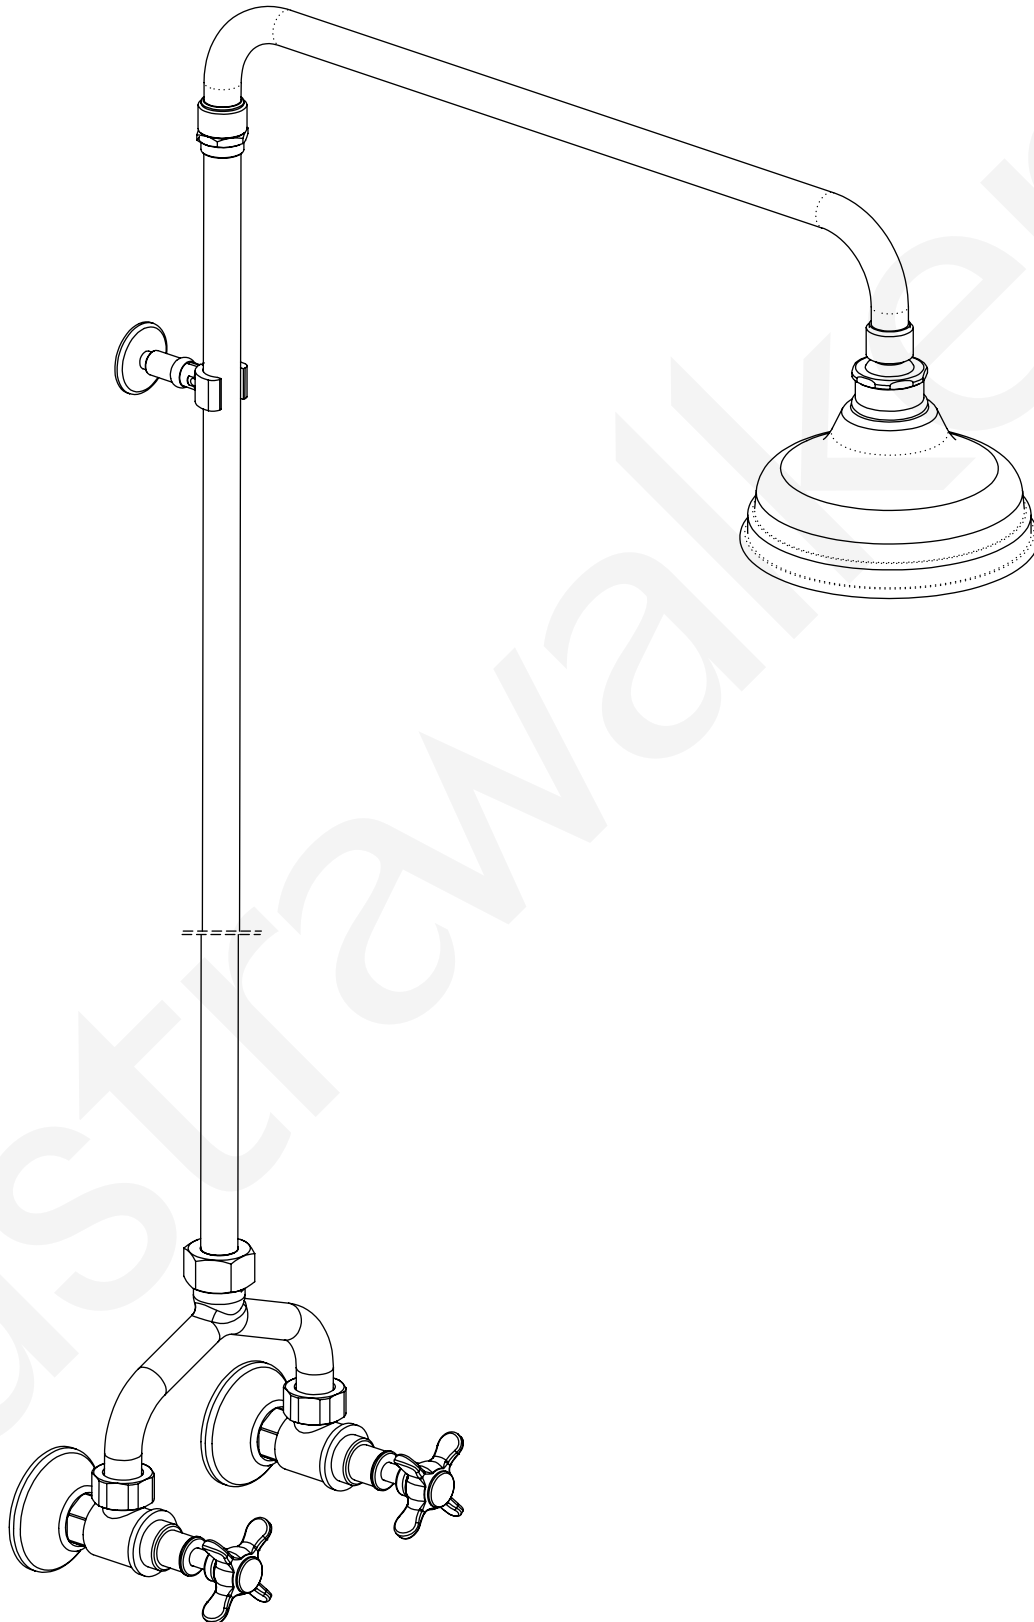

OLDE ENGLISH

A51.13

aw™

astrawalker™