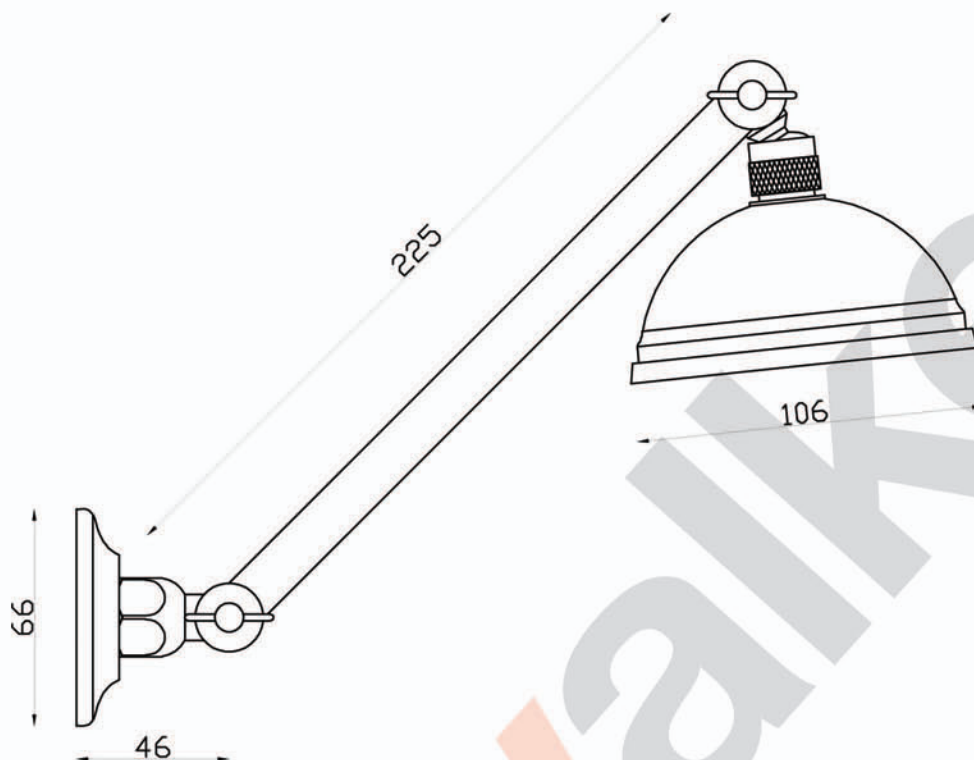

OLDE ENGLISH

A51.12 Shower Set

aw™

astrawalker™

Uncompromising quality. Conceived, designed and made in Australia.

ARCHITECTURAL BATHWARE