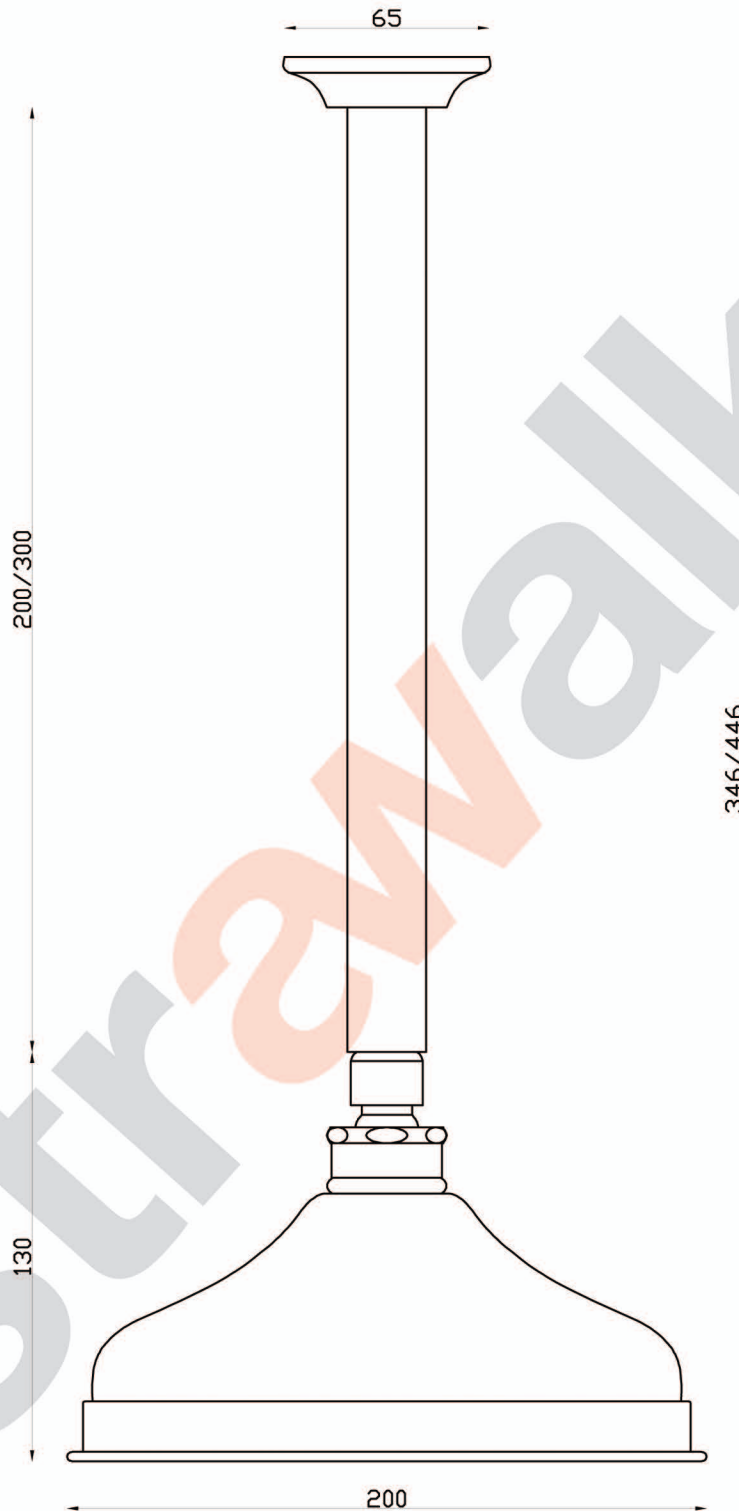

OLDE ENGLISH

A51.11.V2.AC

Ceiling Mtd Shower Arm & 200mm Rose

aw™

astrawalker™

Uncompromising quality. Conceived, designed and made in Australia.

ARCHITECTURAL BATHWARE