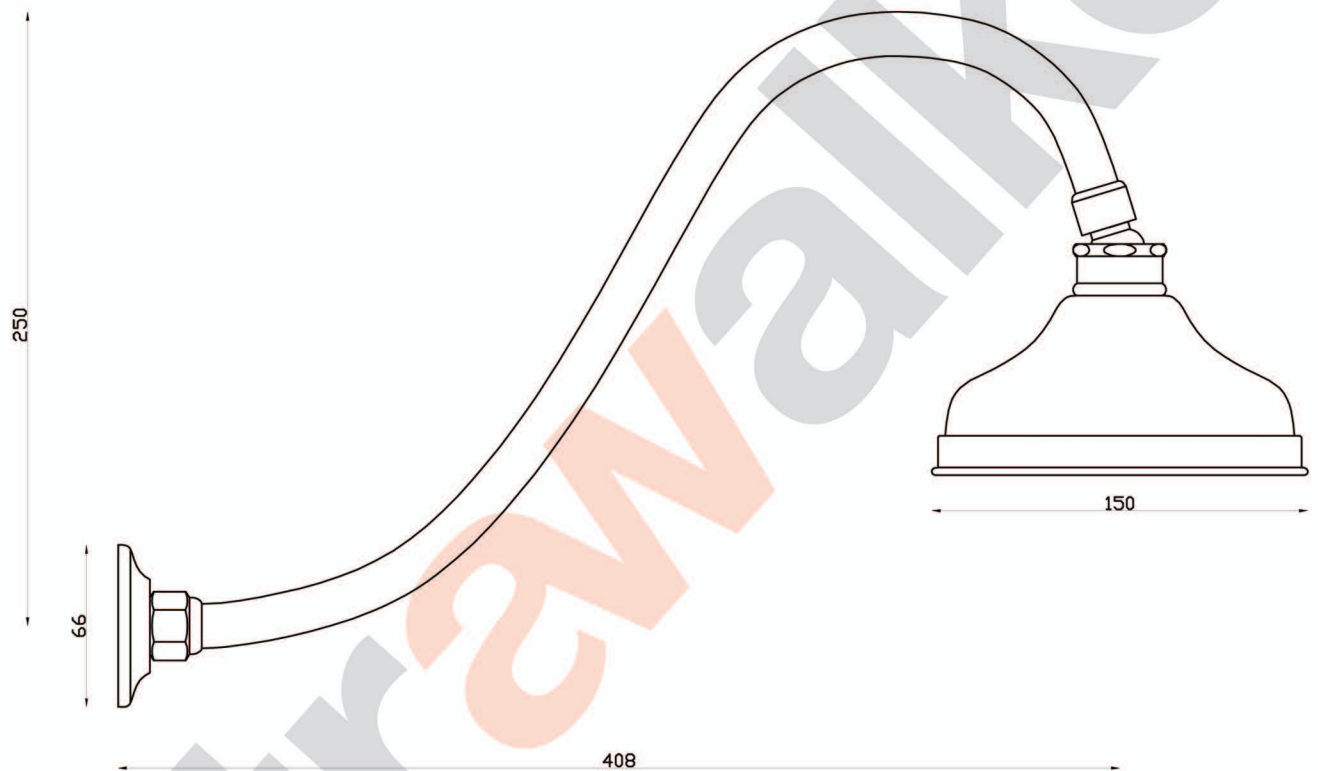

OLDE ENGLISH

A51.10.11.V3.A Shower Arm & Rose

aw™

astrawalker™

Uncompromising quality. Conceived, designed and made in Australia.

ARCHITECTURAL BATHWARE