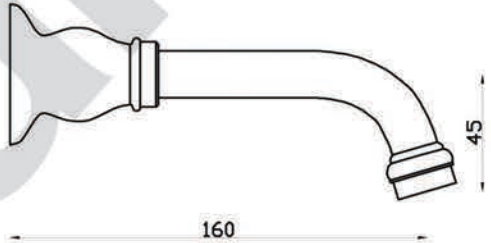

OLDE ENGLISH

A51.05 Olde English Wall Set

astrawalker™

astrawalker™

Uncompromising quality. Conceived, designed and made in Australia.

ARCHITECTURAL BATHWARE