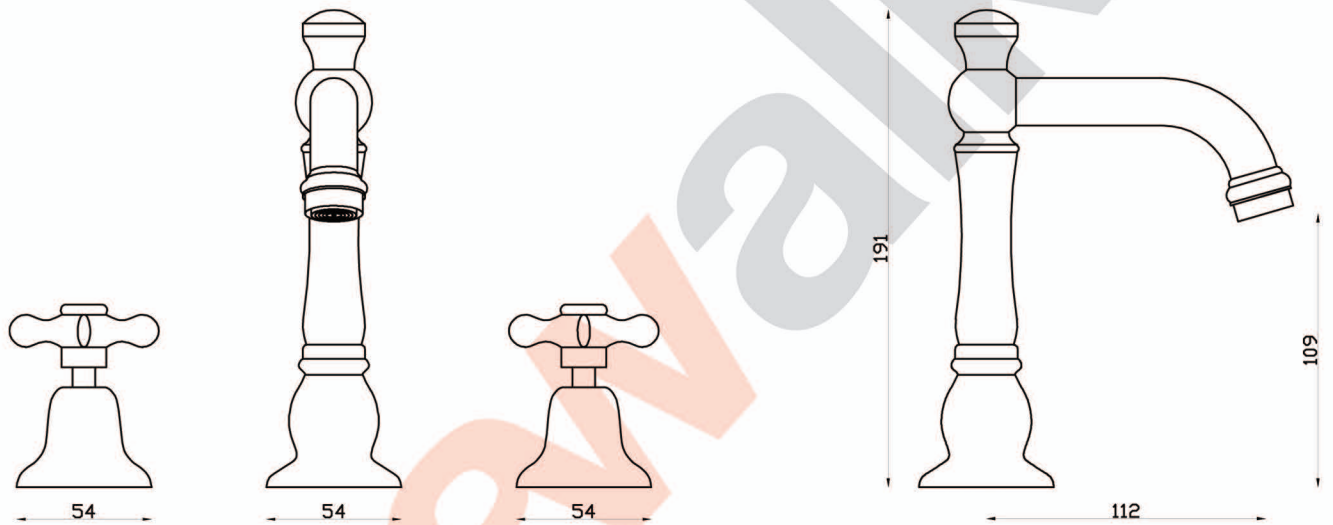

OLDE ENGLISH

A51.00.V2 Basin Set

aw™

astrawalker™

astrawalker™

Uncompromising quality. Conceived, designed and made in Australia.

ARCHITECTURAL BATHWARE