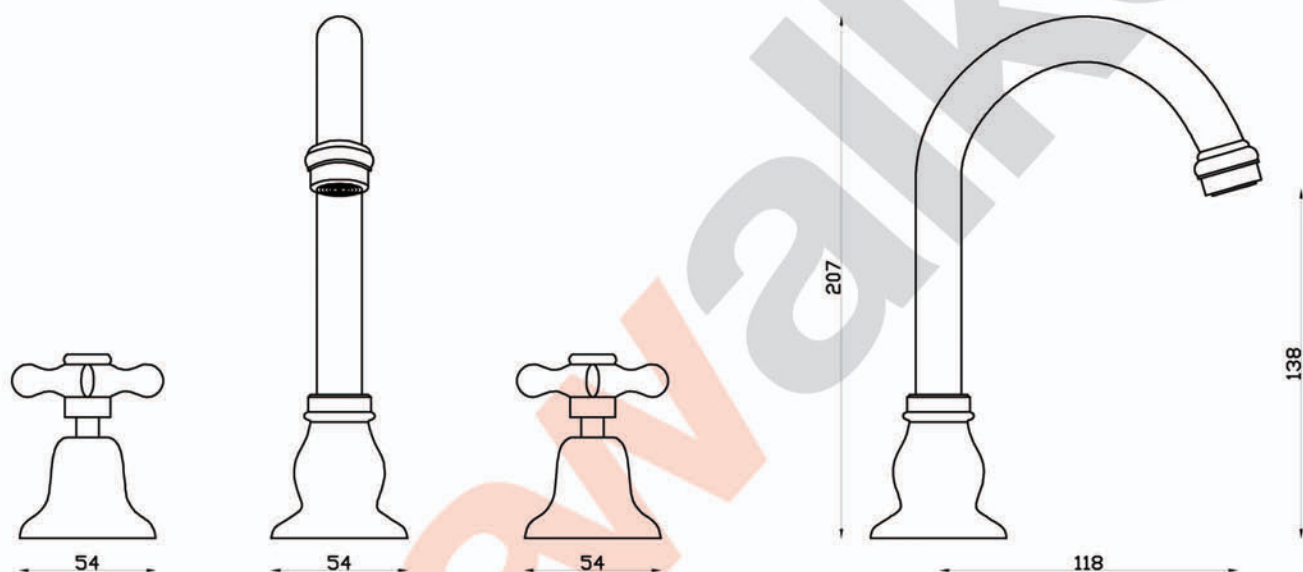

OLDE ENGLISH

A51.00 BAsin Set

aw™

astrawalker™