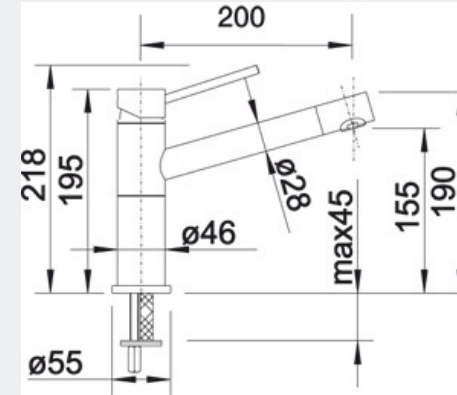

ALTAS

BLANCO

Model Code

ALTAS - Chrome

Description

Single lever mixer tap with pull out arm

Warranty

10 year warranty

128° Swivel Spout

Allows better access to the sink for washing large items.

Metal-sheathed hose

Pull out hand spray with metal sheathed hose ensures longevity of the tap.

High Clearance Outlet

Giving greater ability to clean larger items in confined space.

Ceramic Disk Cartridge

Durable and long lasting ceramic disk technology.

- Material: Chrome
- Recommended Pressure: 300 kPa
- Min Pressure: 150 kPa
- Max Pressure: 1000 kPa
- Dimensions: Suitable for main or balanced water pressure
200 mm Spout length
155 mm Spout Height
218mm Tap Height
- Mounting Hole; Ø35 mm tap hole required
- Standard Inclusions: Australian standard flexible hose and fittings
- Inclusions: Stabilising plate to increase stability of the tap when fitted in stainless steel sinks
- Warranty: 10 years

Note: Measurements are within 2 - 3mm of factory tolerance. It is advisable to check dimensions of physical product when measuring for installations and before doing any cut outs.

*Due to continual product development the information provided is not final and may be subject to change.