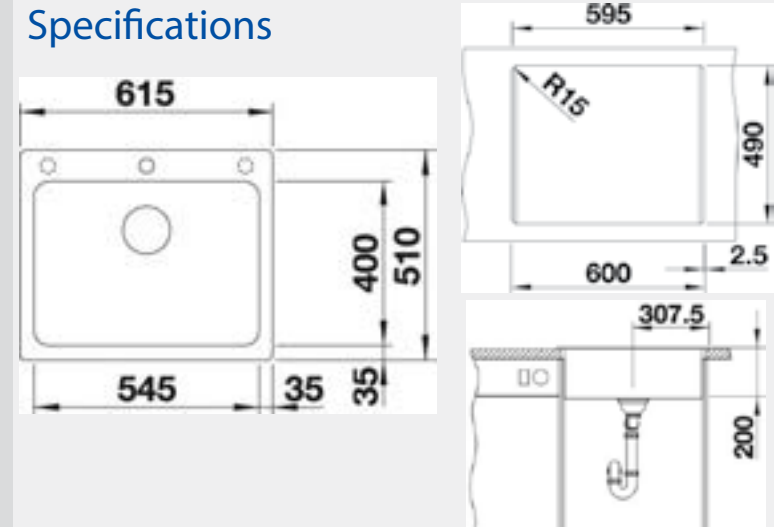

**Hygiene + Plus**

**Features**

**Benefits**

Engineered In Germany	Elegant SILGRANIT™ design impresses with its timeless, straight lined bowl geometry which will suit all types of kitchen products and worktops.
Durability	SILGRANIT™ PuraDur™ consists of 80% granite, which makes it unbeatably resilient, extremely durable, scratch resistant, heat resistant, unbreakable and acid resistant.
Hygiene + Plus™	A patented formula that acts as a shield against dirt and bacteria. This hygiene protection reduces bacteria growth by an average of 98%.
Maximum Bowl Size	Due to the smallest possible radii of 15mm it allows for a large sink area and a modern classy look.
Designer Waste	No additional costs after purchase.
Rear Waste Position	Increases your storage space below the sink.

## Specifications

Method of Installation:	Inset
Cabinet size:	60cm cabinet
Overall Dimensions:	615w x 510d x 200hmm
Cut-out Dimensions:	595w x 490d (refer to CAD drawing on the website for corner radii)
Colour:	Available in Anthracite, White
Bowl Capacity:	43 Litres
Standard Inclusion:	Designer Waste
Integrated Overflow:	Yes
Warranty:	30 years

Note: Measurements are within 2 - 3mm of factory tolerance. It is advisable to check dimensions of physical product when measuring for installations and before doing any cut outs.

\*Due to continual product development the information provided is not final and may be subject to change.