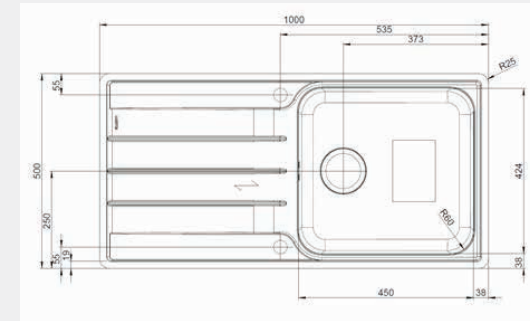

Large 39L capacity bowl

Accommodates the largest of baking trays, woks and other bulky kitchen utensils.

Designer waste

No additional cost after purchase

Specifications

Method of Installation:	Inset/Flushmount
Cabinet Size:	60cm
Overall Dimensions:	1000w x 500d x 205h mm
Inset Flushmount Cut Out:	980w x 480d mm (refer to CAD drawing on the website for corner radii)
Bowl Capacity:	39 Litres
Tap Hole Supplied:	Yes
Optional Accessories:	CAPFLOW
Warranty:	30 years

Note: Measurements are within 2-3mm of factory tolerance. It is advisable to check dimensions of physical product when measuring for installations and before doing any cut outs.

*Due to continual product development the information provided is not final and may be subject to change