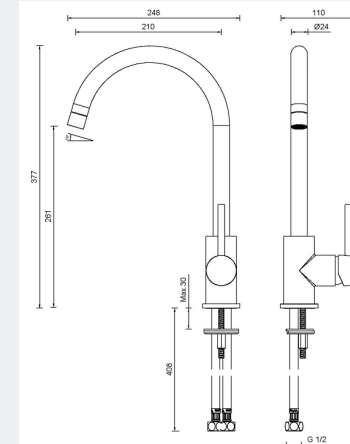

BONERA

BLANCO

Model Code

BONERA - Chrome

Description

Single lever mixer tap - high ark spout

Warranty

10 year warranty

Features

Benefits

Elegant Chrome Tap	Elegant chrome finish that greatly impresses and which will suit all types of kitchen sinks, products and worktops. It is a durable design that is easily cleaned and maintenance free.
DR Brass Body	Provides a good feeling everyday about the hygiene and health protection for the whole family, whilst using certified quality materials.
High Arc Spout	Saves space and gives functional control. Also aids in filling large pots and vases.
360° Swivel Spout	Allows maximum access to the sink for washing large items.
High Clearance Outlet	Gives greater ability to clean larger items in confined space.
Ceramic Disk Cartridge	Durable and long lasting ceramic disk technology.
3 Filter Removable Aerator	<ul style="list-style-type: none"> • Controls water flow • Reduces splashing effect and easy to clean

Material:	Chrome
Recommended Pressure:	300 kPa
Min Pressure:	150 kPa
Max Pressure:	1000 kPa
Dimensions:	Suitable for main or balanced water pressure 210 mm Spout length 261 mm Spout height 377 mm Tap height
Mounting Hole:	Ø35 mm Tap hole required
Standard Inclusions:	Australian standard flexible hose and fittings Stabilising plate to increase stability of the tap when fitted in stainless steel sinks
Warranty:	10 years

Note: Measurements are within 2 - 3mm of factory tolerance. It is advisable to check dimensions of physical product when measuring for installations and before doing any cut outs.

*Due to continual product development the information provided is not final and may be subject to change.