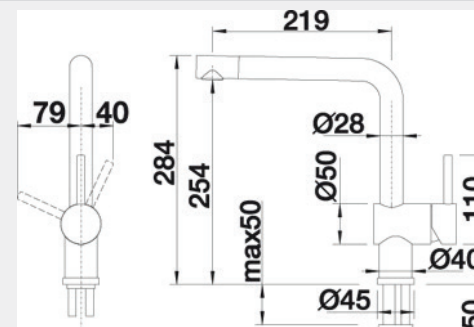

360° Swivel Spout

Allows better access to the sink for washing large items.

Swivel Ended Spout

The front part of the spout can be turned, making it easier to fill large bottles.

High Clearance Outlet

Giving greater ability to clean larger items in confined space.

Ceramic Disk Cartridge

Durable and long lasting ceramic disk technology.

- Material: Chrome
- Recommended Pressure: 300 kPa
- Min Pressure: 150 kPa
- Max Pressure: 1000 kPa
- Suitable for main or balanced water pressure
- Dimensions: 219 mm Spout length
254 mm Spout Height
284 mm Tap Height
- Mounting Hole: Ø35 mm tap hole required
- Standard Inclusions: Australian standard flexible hose and fittings
- Inclusions: Stabilising plate to increase stability of the tap when fitted in stainless steel sinks
- Warranty: 10 years

Note: Measurements are within 2 - 3mm of factory tolerance. It is advisable to check dimensions of physical product when measuring for installations and before doing any cut outs.

*Due to continual product development the information provided is not final and may be subject to change.