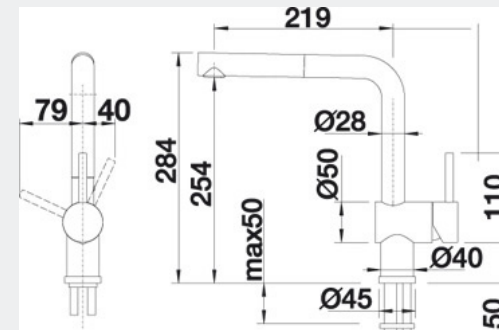

140° Swivel Spout

Allows better access to the sink for washing large items.

Metal-sheathed Spray Hose

Pull out hand spray with metal sheathed hose ensures longevity of the tap.

High Clearance Outlet

Giving greater ability to clean larger items in confined space.

Material:	Available in anthracite, rock grey or white
Recommended Pressure:	300 kPa
Min Pressure:	150 kPa
Max Pressure:	1000 kPa
Dimensions:	Suitable for main or balanced water pressure 219 mm Spout length 254 mm Spout Height 284 mm Tap Height
Mounting Hole;	Ø35 mm tap hole required
Standard Inclusions:	Australian standard flexible hose and fittings
Inclusions:	Stabilising plate to increase stability of the tap when fitted in stainless steel sinks
Warranty:	10 years

Note: Measurements are within 2 - 3mm of factory tolerance. It is advisable to check dimensions of physical product when measuring for installations and before doing any cut outs.

\*Due to continual product development the information provided is not final and may be subject to change.