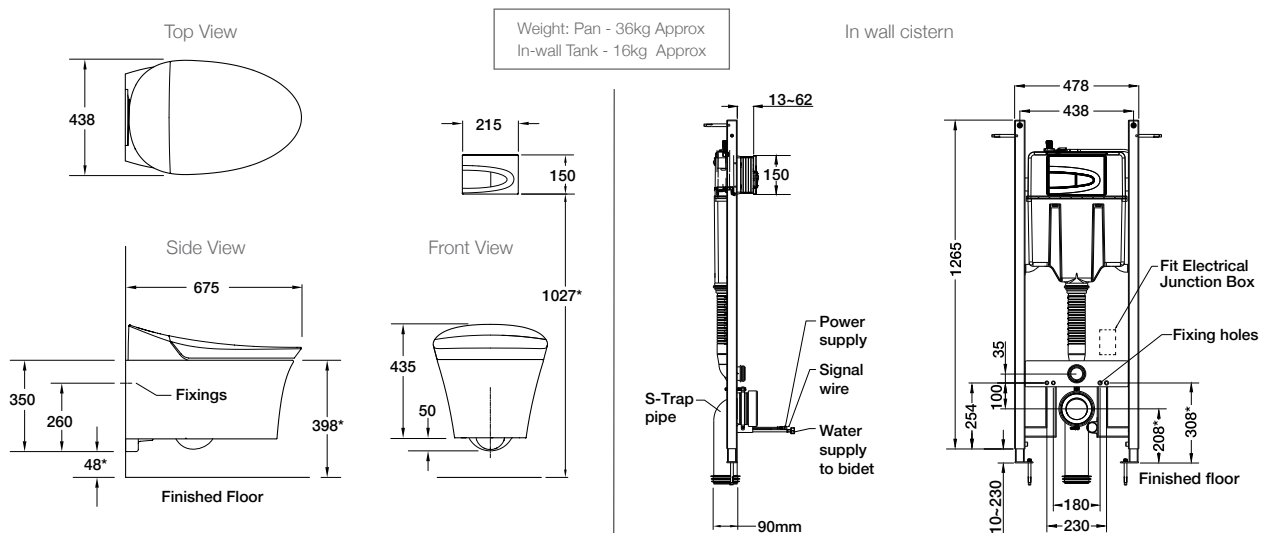

Product

- Veil wall hung intelligent toilet

Kohler Code

K-5402A-0

Included Components

- Veil wall hung toilet with integrated bidet.
- In wall cistern - Hydro tower 500 (4.5/3L).
- Touchless flush button panel.
- Wireless one touch remote.
- Waste pipes (S & P trap) & straight inlet connection pipe.

WELS RATING
(4 Star 3.5L av. flush)

Toilet Features

- Touchless flush button panel in Honed White.
- Ergonomic french curve seat with antibacterial material.
- Sensor activated auto open and close function for seat lid.
- Insulated in-wall cistern - fully framed.
- Automatic, touchless or manual Dual flush (4.5/3L).
- Built in LED night-light.
- Deodoriser function.
- Back up shut-off valve located on cistern.
- Rimless pan design.
- Vitreous china.

Technical Details

* Nominal dimensions based on in-wall tank being installed at designated height.
This height can be adjusted to suit user preference.

Installation Notes:

- Water supply pressure range: Min 70kPa - Max 500kpa.
- Power supply requirements: Dedicated 10A min, 220~240V AC, 50/60Hz supply with ELCB or GFCI.
Rated power:1000W. Max instant power: 1600W.
- In-wall cistern has an adjustable height and is designed to be fixed to the floor & studs using coach screws (not supplied).
- IMPORTANT: This toilet must be installed in accordance with AS/NZS 3500.1 Plumbing and Drainage.