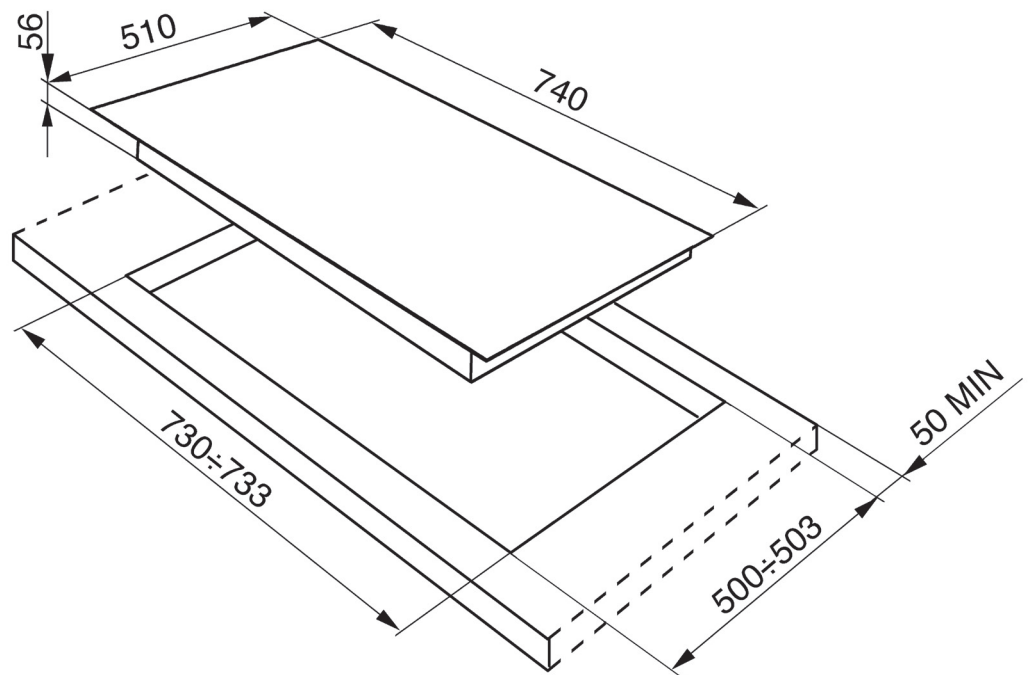

Dimensions	740mmW x 510mmD x 58mmH (height excluded knobs and trivets)
Finish	Stainless steel
Capacity	5 Burner Centre (wok) 14.6 mj/hr Front left 4.7 mj/hr Rear left 6.1 mj/hr Front right 6.1 mj/hr Rear right 10.8 mj/hr
Warranty	Five years parts and labour

**PX7502AU**  
75CM LINEA GAS COOKTOP

**MADE IN ITALY**  
Since 1948

**COOKTOP FEATURES**

Dimensions	740mmW x 510mmD x 58mmH (height excluded knobs and trivets)
Finish	Stainless steel
Installation	Topmount
Capacity	5 Burner Centre (wok) 14.6 mj/hr Front left 4.7 mj/hr Rear left 6.1 mj/hr Front right 6.1 mj/hr Rear right 10.8 mj/hr
Ignition	Automatic electronic
Gas Connection	Fitted for natural gas: regulator supplied adaptable for ULPG: no regulator required
Power	220-240 V 50/60Hz 10A
Safety	Flame failure device (FFD) fitted to each burner
Warranty	Five years parts and labour

**SUPPLIED ACCESSORIES**

1 x set of cast-iron trivets

**PX7502AU**  
75CM LINEA GAS COOKTOP

**MADE IN ITALY**  
Since 1948

Dimensions	740mmW x 510mmD x 58mmH (height excluded knobs and trivets)
Power	220-240 V 50/60Hz 10A
Warranty	Five years parts and labour