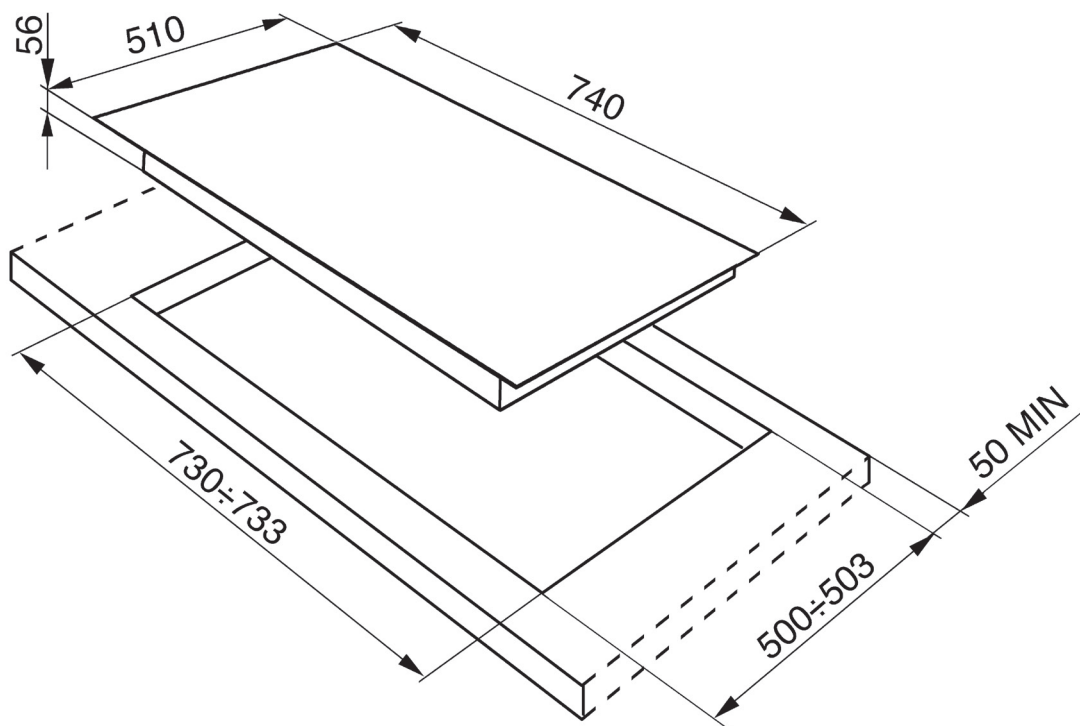

Dimensions	740mmW x 510mmD x 58mmH (height excluded knobs and trivets)
Finish	Stainless steel
Capacity	5 Burner Centre (wok) 14.6 mj/hr Front left 4.7 mj/hr Rear left 6.1 mj/hr Front right 6.1 mj/hr Rear right 10.8 mj/hr
Warranty	Five years parts and labour

**PX7502AU**  
75CM LINEA GAS COOKTOP

**MADE IN ITALY**  
Since 1948

**COOKTOP FEATURES**

Dimensions	740mmW x 510mmD x 58mmH (height excluded knobs and trivets)
Finish	Stainless steel
Installation	Topmount
Capacity	5 Burner Centre (wok) 14.6 mj/hr Front left 4.7 mj/hr Rear left 6.1 mj/hr Front right 6.1 mj/hr Rear right 10.8 mj/hr
Ignition	Automatic electronic
Gas Connection	Fitted for natural gas: regulator supplied adaptable for ULPG: no regulator required
Power	220-240 V 50/60Hz 10A
Safety	Flame failure device (FFD) fitted to each burner
Warranty	Five years parts and labour

**SUPPLIED ACCESSORIES**

1 x set of cast-iron trivets

**PX7502AU**  
75CM LINEA GAS COOKTOP

**MADE IN ITALY**  
Since 1948

Dimensions	740mmW x 510mmD x 58mmH (height excluded knobs and trivets)
Power	220-240 V 50/60Hz 10A
Warranty	Five years parts and labour

PLEASE NOTE: drawings are not to scale. They are to assist only.

WARNING: technical specifications and product sizes can be varied by the manufacturer without notice.

Cutouts for appliances should only be by physical product measurements. The above information is indicative only.