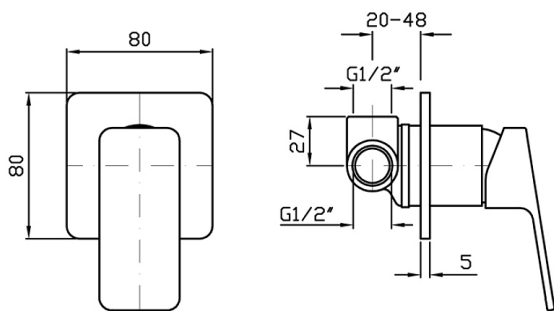

Jingle Shower or Bath Mixer

ZIN126+R99499

Finish: Chrome

Custom Finishes available:

Brushed Satin Nickel, Copper, Gold, Gun Metal, Rose Gold.
Specialty finishes available upon request.

Slender and squared with rounded corners. The user-friendly and never aggressive Jingle bath or shower mixer is a young object in every sense. “Jingle is a modern tapware project because it’s simple and immediate.” say designers for Zucchetti, Ludovica+Roberto Palomba.

The Jingle bath or shower mixer can be used in conjunction with a shower or bath outlet. Featuring a flawlessly polished forged brass wall plate in a compact 80mm width.

*Conditions apply.