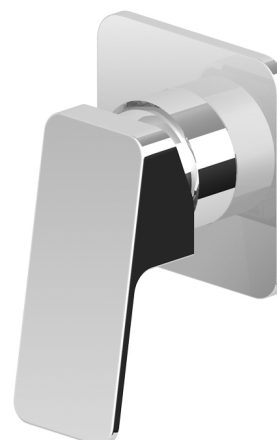

Jingle Shower or Bath Mixer

ZIN126+R99499

Finish: Chrome

Custom Finishes available:

Brushed Satin Nickel, Copper, Gold, Gun Metal, Rose Gold.
Specialty finishes available upon request.

Slender and squared with rounded corners. The user-friendly and never aggressive Jingle bath or shower mixer is a young object in every sense. “Jingle is a modern tapware project because it’s simple and immediate.” say designers for Zucchetti, Ludovica+Roberto Palomba.

The Jingle bath or shower mixer can be used in conjunction with a shower or bath outlet. Featuring a flawlessly polished forged brass wall plate in a compact 80mm width.

*Conditions apply.