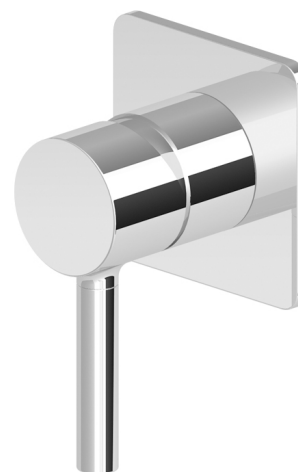

## Pan Shower or Bath Mixer

ZP6126+R99499

**Finish:** Chrome

**Custom Finishes available:**

Brushed Satin Nickel, Copper, Gold, Gun Metal, Rose Gold.  
Specialty finishes available upon request.

The Pan shower or bath mixer is Zucchetti's interpretation of the basic cylinder type mixer tapware. Pan begins with classic archetypes and goes on to develop completely original aesthetics and new types of taps. Designers Roberto and Ludovica Palomba have concentrated their attention on the joint between the vertical and horizontal elements. As in nature there are no cuts and weldings, so that the spout and handle have a soft connection to the body, like the branch to the trunk of a tree.

The Pan shower or bath mixer can be used in conjunction with a shower or bath outlet. Featuring a flawlessly polished forged brass wall plate in a compact 80mm width.

\*Conditions apply.