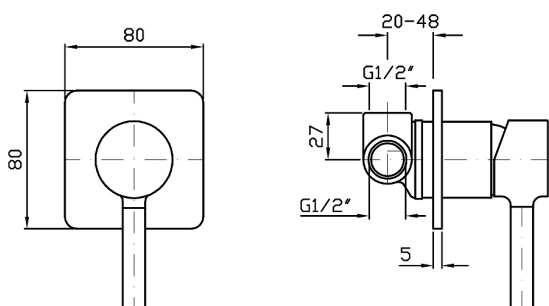

## Pan Shower or Bath Mixer

ZP6126+R99499

**Finish:** Chrome

**Custom Finishes available:**

Brushed Satin Nickel, Copper, Gold, Gun Metal, Rose Gold.  
Specialty finishes available upon request.

The Pan shower or bath mixer is Zucchetti's interpretation of the basic cylinder type mixer tapware. Pan begins with classic archetypes and goes on to develop completely original aesthetics and new types of taps. Designers Roberto and Ludovica Palomba have concentrated their attention on the joint between the vertical and horizontal elements. As in nature there are no cuts and weldings, so that the spout and handle have a soft connection to the body, like the branch to the trunk of a tree.

The Pan shower or bath mixer can be used in conjunction with a shower or bath outlet. Featuring a flawlessly polished forged brass wall plate in a compact 80mm width.

\*Conditions apply.