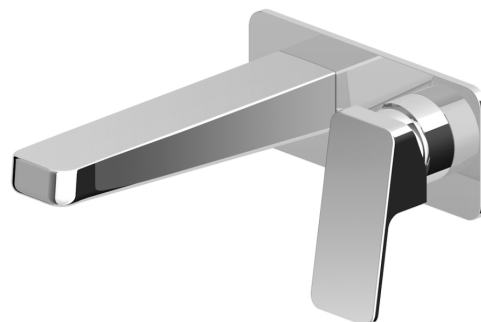

Jingle Wall Mount Basin Mixer

ZIN634+R99815

WELS: 5 stars

Litres/minute: 6L

WELS License: 0023

Finish: Chrome

Custom Finishes available:

Brushed Satin Nickel, Copper, Gold, Gun Metal, Rose Gold.
Specialty finishes available upon request.

Slender and squared with rounded corners. The user-friendly and never aggressive Jingle wall mount basin mixer is a young object in every sense. “Jingle is a modern tapware project because it’s simple and immediate,” say designers for Zucchetti, Ludovica+Roberto Palomba.

The Jingle wall mount basin mixer has been crafted from solid brass.

Spout projection of 180mm.

*Conditions apply.