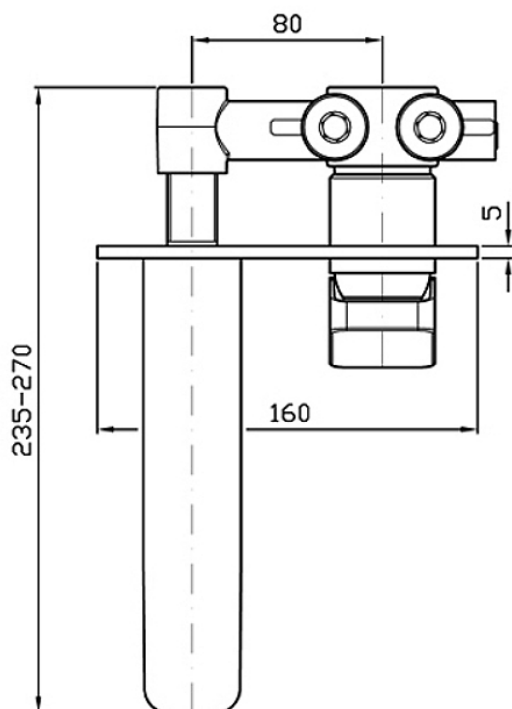

Jingle Wall Mount Basin Mixer

ZIN634+R99815

WELS: 5 stars

Litres/minute: 6L

WELS License: 0023

Finish: Chrome

Custom Finishes available:

Brushed Satin Nickel, Copper, Gold, Gun Metal, Rose Gold.
Specialty finishes available upon request.

Slender and squared with rounded corners. The user-friendly and never aggressive Jingle wall mount basin mixer is a young object in every sense. “Jingle is a modern tapware project because it’s simple and immediate,” say designers for Zucchetti, Ludovica+Roberto Palomba.

The Jingle wall mount basin mixer has been crafted from solid brass.

Spout projection of 180mm.

*Conditions apply.