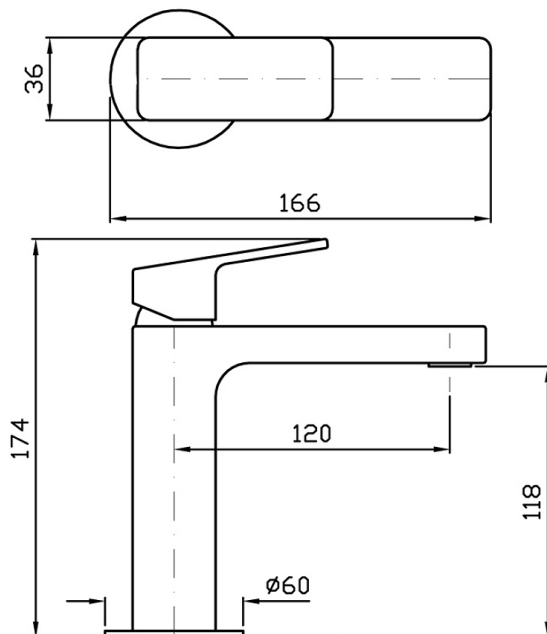

Jingle Basin Mixer

ZIN693

WELS: 6 stars

Litres/minute: 4.5L

WELS License: 0023

Finish: Chrome

Custom Finishes available:

Brushed Satin Nickel, Copper, Gold, Gun Metal, Rose Gold.
Specialty finishes available upon request.

Slender and squared with rounded corners. The user-friendly and never aggressive Jingle basin mixer is a young object in every sense. “Jingle is a modern tapware project because it’s simple and immediate.” say designers for Zucchetti, Ludovica+Roberto Palomba.

The Jingle basin mixer has been crafted from solid brass. Spout projection of 120mm.

*Conditions apply.