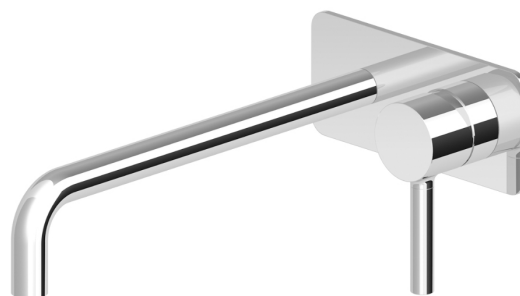

Pan Wall Mounted Basin Mixer with Plate 230mm Spout

ZP6124+R99815

WELS: 5 stars

Litres/minute: 6L

WELS License: 0023

Finish: Chrome

Custom Finishes available:

Brushed Satin Nickel, Copper, Gold, Gun Metal, Rose Gold.
Specialty finishes available upon request.

The Pan wall tap mixer and spout with plate is Zucchetti's interpretation of the basic cylinder type mixer tapware. Pan begins with classic archetypes and goes on to develop completely original aesthetics and new types of taps. Designers Roberto and Ludovica Palomba have concentrated their attention on the joint between the vertical and horizontal elements. As in nature there are no cuts and weldings, so that the spout and handle have a soft connection to the body, like the branch to the trunk of a tree.

The Pan wall tap mixer and spout with plate can be used with a basin or over a bath. Features a flawlessly polished forged brass wall plate in a compact 70mm height.

Spout projection of 230mm.

*Conditions apply.