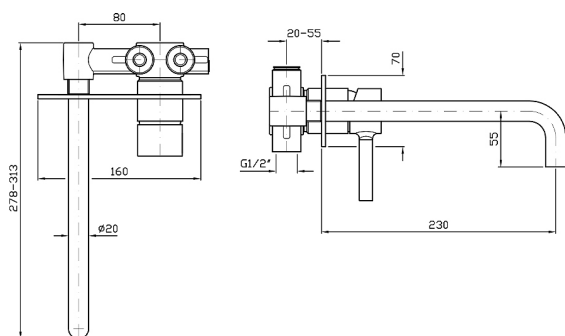

Pan Wall Mounted Basin Mixer with Plate 230mm Spout

ZP6124+R99815

WELS: 5 stars

Litres/minute: 6L

WELS License: 0023

Finish: Chrome

Custom Finishes available:

Brushed Satin Nickel, Copper, Gold, Gun Metal, Rose Gold.
Specialty finishes available upon request.

The Pan wall tap mixer and spout with plate is Zucchetti's interpretation of the basic cylinder type mixer tapware. Pan begins with classic archetypes and goes on to develop completely original aesthetics and new types of taps. Designers Roberto and Ludovica Palomba have concentrated their attention on the joint between the vertical and horizontal elements. As in nature there are no cuts and weldings, so that the spout and handle have a soft connection to the body, like the branch to the trunk of a tree.

The Pan wall tap mixer and spout with plate can be used with a basin or over a bath. Features a flawlessly polished forged brass wall plate in a compact 70mm height.

Spout projection of 230mm.

*Conditions apply.