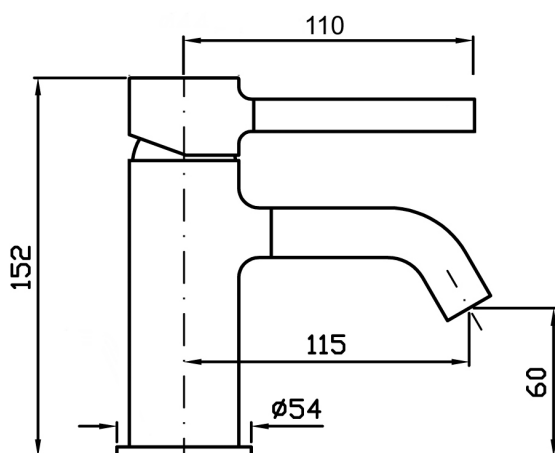

## Pan Basin Mixer

ZP6242

**WELS:** 5 stars

**Litres/minute:** 6L

**WELS License:** 0023

**Finish:** Chrome

**Custom Finishes available:**

Brushed Satin Nickel, Copper, Gold, Gun Metal, Rose Gold.  
Specialty finishes available upon request.

The Pan basin mixer is Zucchetti's interpretation of the basic cylinder type mixer tapware. Pan begins with classic archetypes and goes on to develop completely original aesthetics and new types of taps. Designers Roberto and Ludovica Palomba have concentrated their attention on the joint between the vertical and horizontal elements. As in nature there are no cuts and weldings, so that the spout and handle have a soft connection to the body, like the branch to the trunk of a tree.

The Pan basin mixer has been crafted from solid brass.

Spout projection of 115mm.

\*Conditions apply.