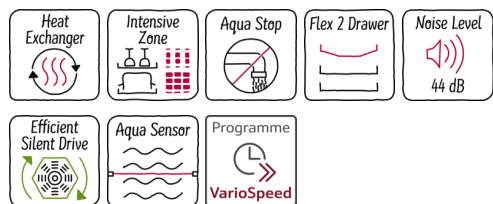

Built-under dishwasher, 60 cm, Stainless steel
S215M60S0A

COOKING PASSION SINCE 1877

Neff Dishwasher: 15 place setting capacity, LED display, with brilliant cleaning and drying results.

- ✓ 4 star energy & 5 star water rating: High energy efficiency and low water consumption.
- ✓ SuperSilence: Very low operating noise at only 44 dB(A).
- ✓ MachineCare: Maintains the wash quality and reliability of your dishwasher throughout its lifetime, with indication reminder.
- ✓ FlexDrawer 2 cutlery drawer
- ✓ Chef70°: Neff specialty wash program for powerful cleaning and drying performance of pots and pans.

Features

Technical Data

Water consumption (l) : 12.0
Built-in / Free-standing : Built-in
Height of removable worktop (mm) : 0
Required niche size for installation (HxWxD) : 815-875 x 600 x 550
Depth with open door 90 degree (mm) : 1150
Adjustable feet : Yes - front only
Maximum adjustability feet (mm) : 60
Net weight (kg) : 40.894
Gross weight (kg) : 43.0
Connection Rating (W) : 2400
Current (A) : 10
Voltage (V) : 220-240
Frequency (Hz) : 50; 60
Length electrical supply cord (cm) : 175
Plug type : AU plug
Length inlet hose (cm) : 165
Length outlet hose (cm) : 190
EAN code : 4242004219415
Number of place settings : 15
Energy consumption (kWh) : 0.64
Reference programme : Eco
Total cycle time of reference programme (min) : 170
Noise level (dB) : 44
Installation typology : Built-under

4 242004 219415