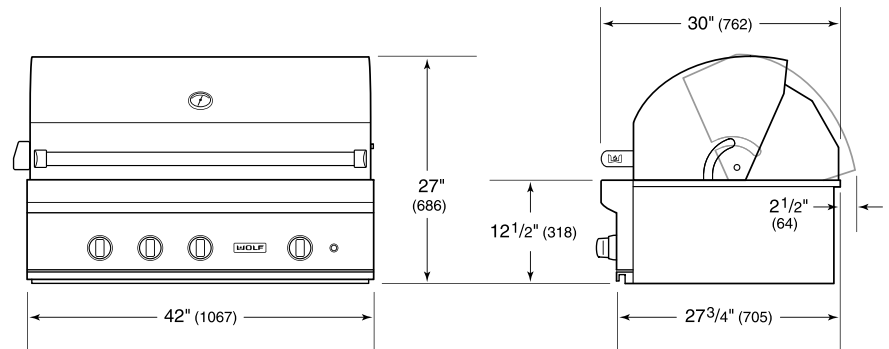

### GRILL SPECIFICATIONS

- 2 - 29 MJ Burners
- 1 - 29 MJ Sear Burner
- 1 - 17 MJ Rotisserie Burner

**PRODUCT SPECIFICATIONS**

Model	ICBOG42
Dimensions	1067mmW x 686mmH x 762mmD
Weight	122 kg
Electrical Supply	220-240 VAC; 50/60 Hz
Electrical Service	10 amp dedicated circuit
Gas Supply	19 mm minimum
Gas Inlet	13 mm

**ELECTRICAL**

**GAS**

**NOTE:** Dimensions in parenthesis are in millimeters unless otherwise specified

**DIMENSIONS**

**STANDARD INSTALLATION**

**NOTE:** Shaded area above countertop indicates minimum clearance to combustible surfaces, combustible materials cannot be located within this area.