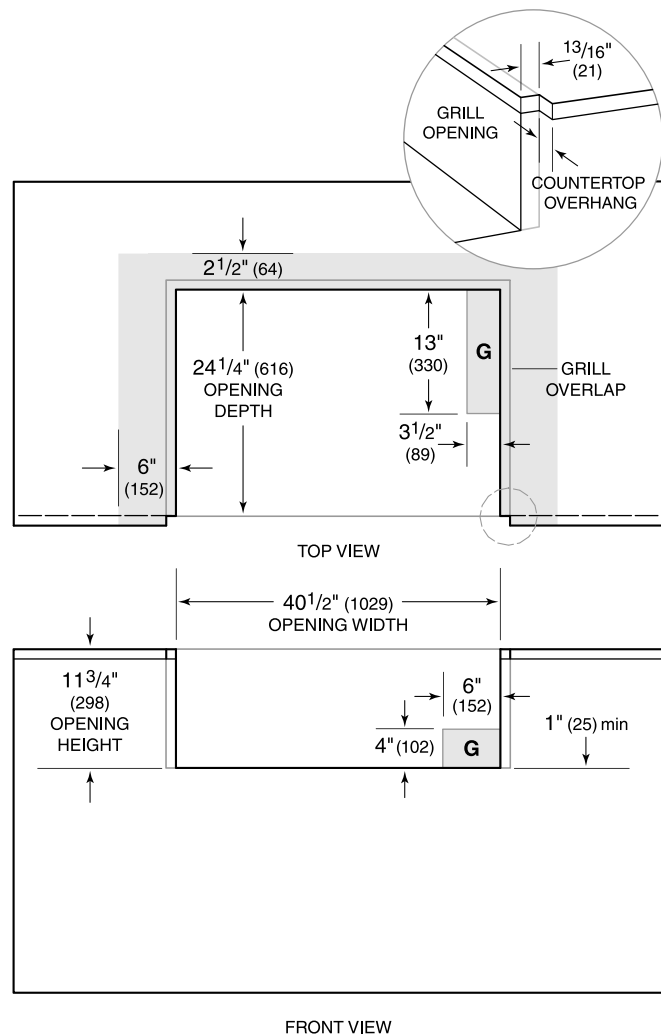

### GRILL SPECIFICATIONS

- 2 - 29 MJ Burners
- 1 - 29 MJ Sear Burner
- 1 - 17 MJ Rotisserie Burner

**PRODUCT SPECIFICATIONS**

Model	ICBOG42
Dimensions	1067mmW x 686mmH x 762mmD
Weight	122 kg
Electrical Supply	220-240 VAC; 50/60 Hz
Electrical Service	10 amp dedicated circuit
Gas Supply	19 mm minimum
Gas Inlet	13 mm

**ELECTRICAL**

**GAS**

**NOTE:** Dimensions in parenthesis are in millimeters unless otherwise specified

**DIMENSIONS**

**STANDARD INSTALLATION**

**NOTE:** Shaded area above countertop indicates minimum clearance to combustible surfaces, combustible materials cannot be located within this area.