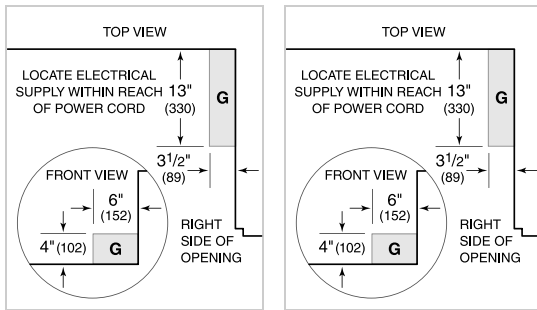

### GRILL SPECIFICATIONS

- 2 - 29 MJ Burners
- 1 - 29 MJ Sear Burner
- 1 - 17 MJ Rotisserie Burner

**PRODUCT SPECIFICATIONS**

Model	ICBOG42
Dimensions	1067mmW x 686mmH x 762mmD
Weight	122 kg
Electrical Supply	220-240 VAC; 50/60 Hz
Electrical Service	10 amp dedicated circuit
Gas Supply	19 mm minimum
Gas Inlet	13 mm

**ELECTRICAL**

**GAS**

**NOTE:** Dimensions in parenthesis are in millimeters unless otherwise specified

**DIMENSIONS**

**STANDARD INSTALLATION**

**NOTE:** Shaded area above countertop indicates minimum clearance to combustible surfaces, combustible materials cannot be located within this area.