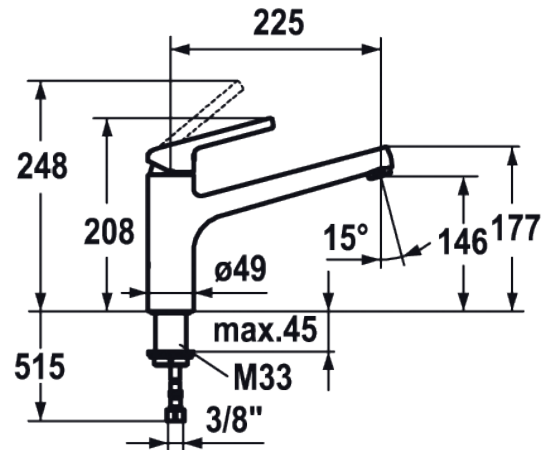

LUNA-E

Swivel Tap

Chrome (10.441.023.000)

TECHNICAL SPECIFICATIONS

Spout Reach	225mm
Mounting Hole Size	ø35mm
Fastening By	M33 x1.5 threaded sleeve
Pull-Out Spray	No
WELS	4 star / 7.5 LPM
WELS Registration	T31572
Min. Flow Rate	50kPa
Max. Flow Rate	500kPa

FEATURES

Swivel Spout
160° range