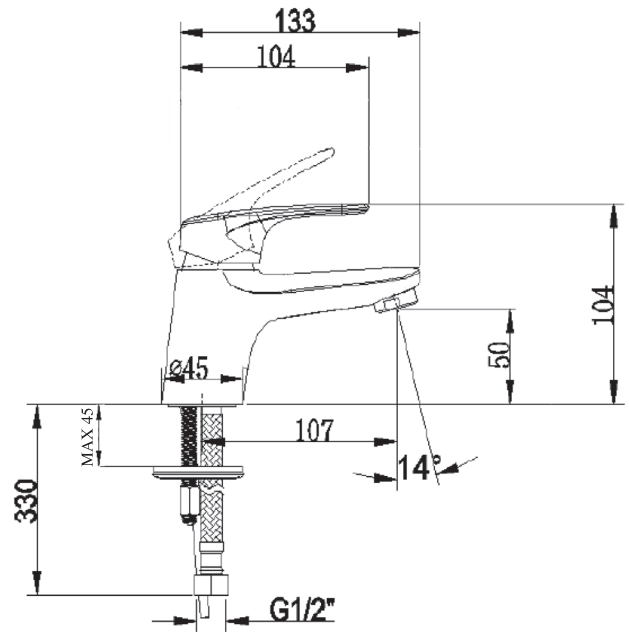

START COMPACT BASIN MIXER

Product Image	Technical Specification
---------------	-------------------------

Description

Start Compact Basin Mixer
WELS 5 Star / 5 Lpm

TVW10514350061 Chrome

Additional Information

- 35mm Ceramic Cartridge