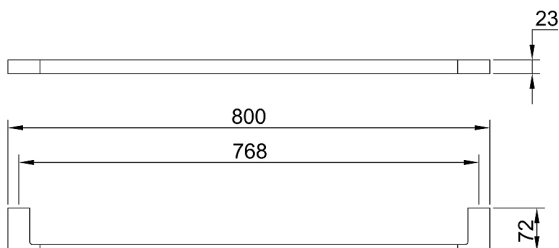

Eneo Towel Rail 80cm

ENO4

Finishes available: Chrome, Matte Black, Satin Nickel PVD, Rose Gold PVD, Brushed Rose Gold PVD, Brushed Brass PVD, Brushed Gun Metal.

By combining the square geometric form with the gentleness of curved corners, the Eneo 80cm towel rail has perfectly captured today's design trend. That trend is contemporary luxury. Contemporary, though the use of straight lines. Luxury, through generous proportions, softened edges and chrome plated brass construction.